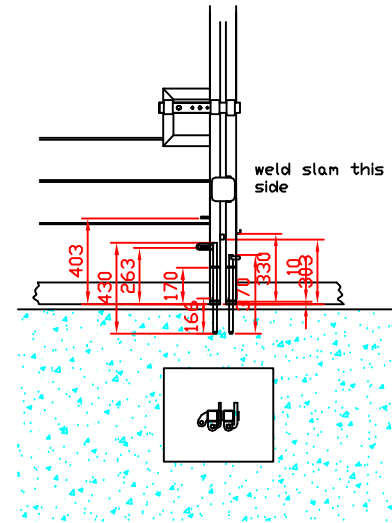

PLAN ELEVATION

SIDE ELEVATION

ENLARGED VIEW ON DROP BOLT ASSY

DOUBLE LEAF GATE - 2.43M HIGH x 3.0M WIDE

©Zaun Limited 2004

Customer www.zaun.co.uk	Drawing No.
Project / Site Double Leaf Gate, 2.4m high x 3m wide	Revision : ORG
 Zaun Limited Steel Drive Wolverhampton WV10 9ED Tel : 01902 796 699 Fax : 01902 796 698	Date 9/6/04
	Drawn By PP
Finish	