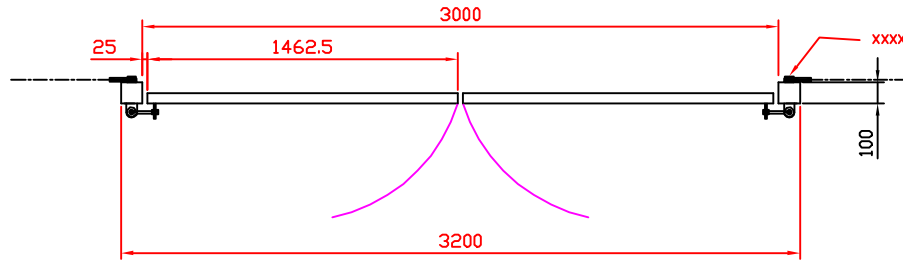

PLAN ELEVATION

SIDE ELEVATION

ENLARGED VIEW ON DROP BOLT ASSY

DOUBLE LEAF GATE - 2.43M HIGH x 3.0M WIDE

©Zaun Limited 2004

Customer www.zaun.co.uk	Drawing No.
Project / Site Double Leaf Gate, 2.4m high x 3m wide	Revision : ORG
 Zaun Limited Steel Drive Wolverhampton WV10 9ED Tel : 01902 796 699 Fax : 01902 796 698	Date 9/6/04
	Drawn By PP
Finish	