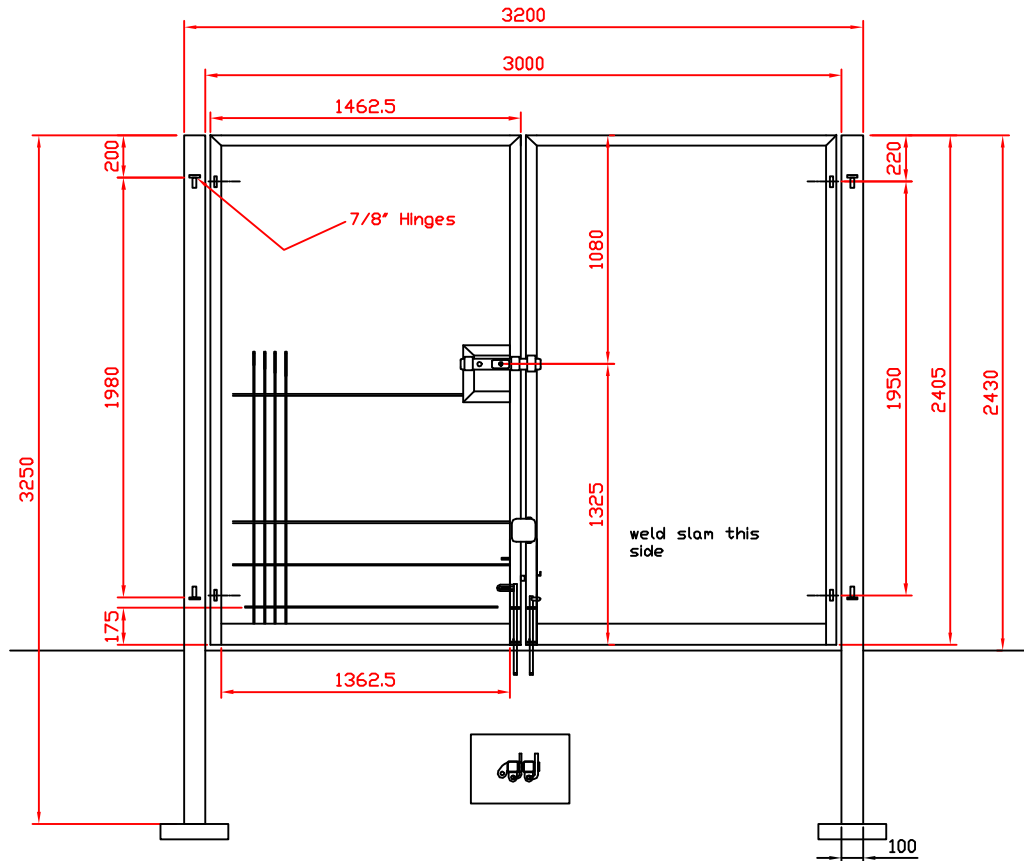

PLAN ELEVATION

SIDE ELEVATION

ENLARGED VIEW ON DROP BOLT ASSY

DOUBLE LEAF GATE - 2.43M HIGH x 3.0M WIDE

©Zaun Limited 2004

Customer www.zaun.co.uk	Drawing No.
Project / Site Double Leaf Gate, 2.4m high x 3m wide	Revision : ORG
 Zaun Limited Steel Drive Wolverhampton WV10 9ED Tel : 01902 796 699 Fax : 01902 796 698	Date 9/6/04
	Drawn By PP
Finish	