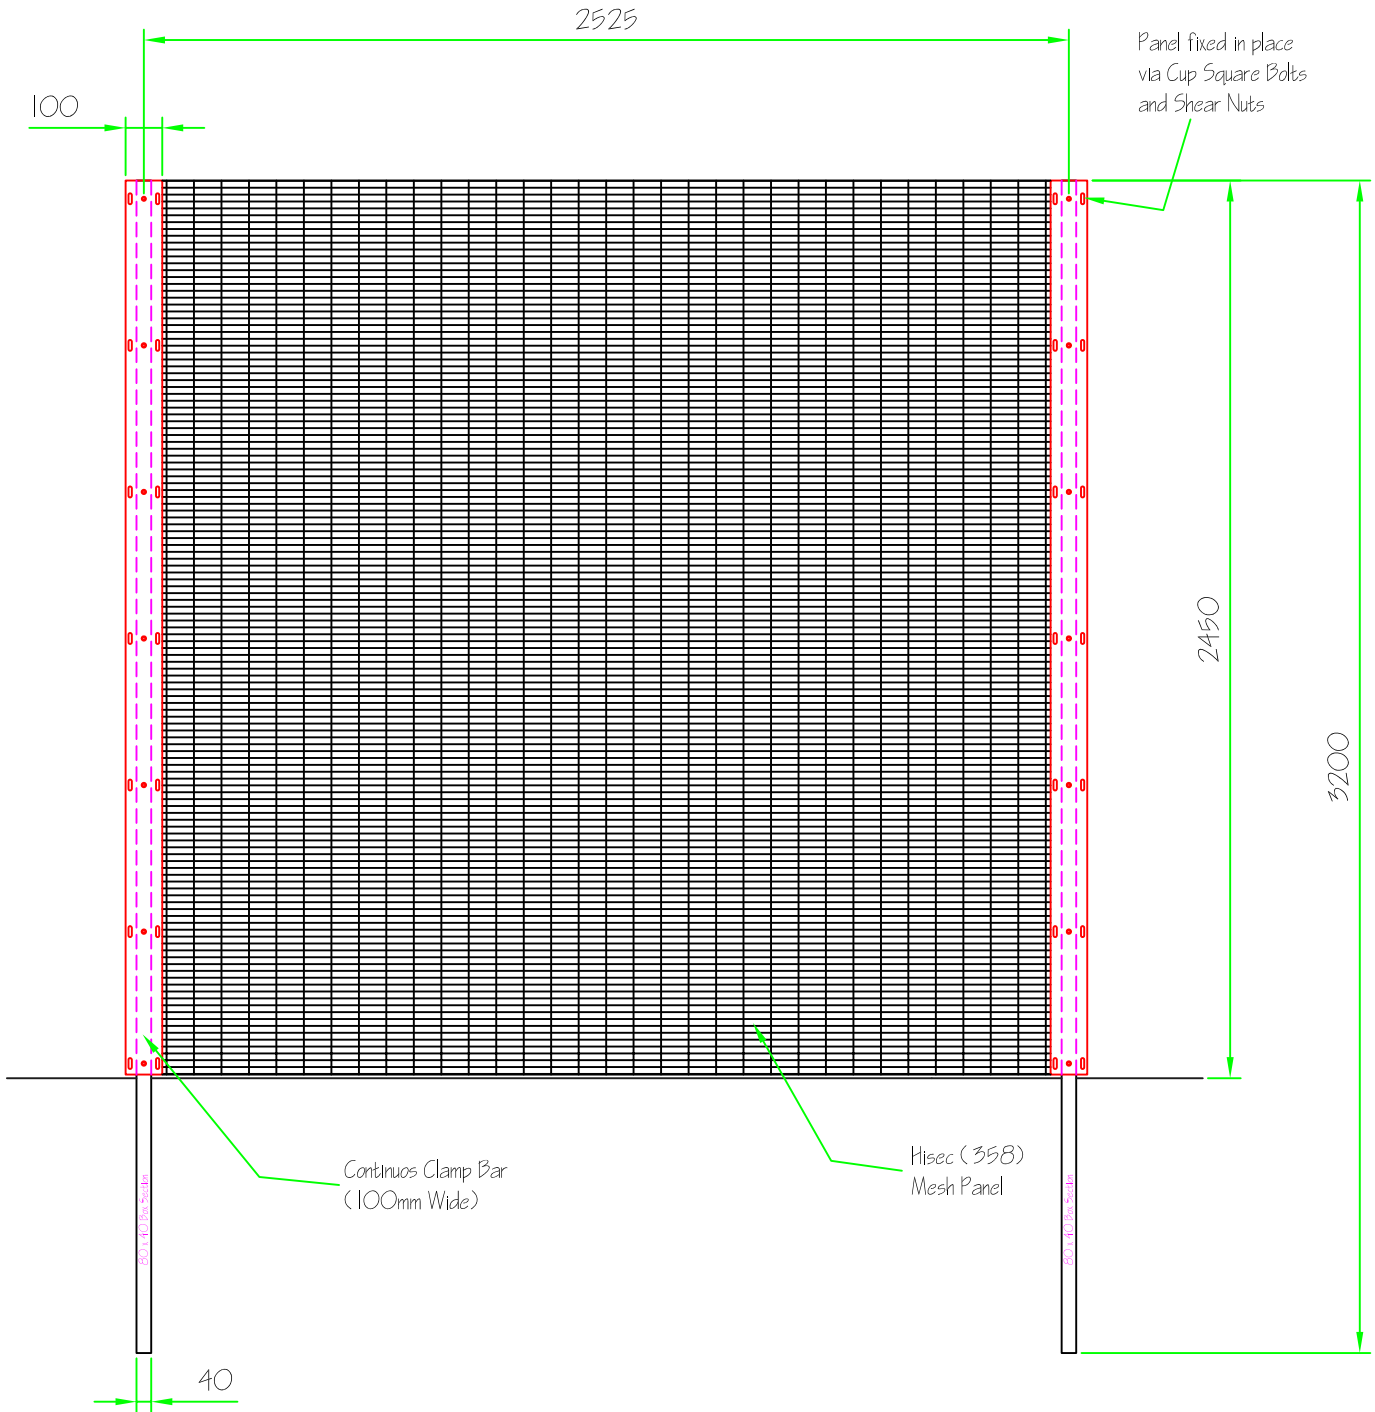

SIDE ELEVATION

ENLARGED VIEW ON PLAN

Design and Head Office, Steel Drive,
Wolverhampton, WV10 9ED.

E-mail : chris.rowen@zaun.co.uk
: adam.christie@zaun.co.uk

Tel : (01902) 796699
Fax : (01902) 796698 / 737377