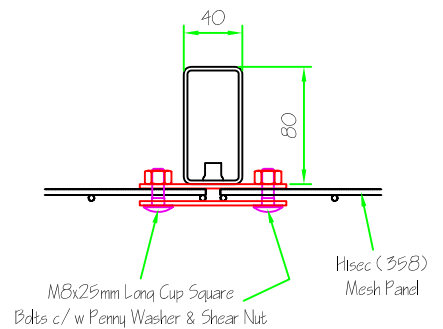

SIDE ELEVATION

ENLARGED VIEW ON PLAN

Design and Head Office, Steel Drive,
Wolverhampton, WV10 9ED.

E-mail : chris.rowen@zaun.co.uk
: adam.christie@zaun.co.uk

Tel : (01902) 796699
Fax : (01902) 796698 / 737377