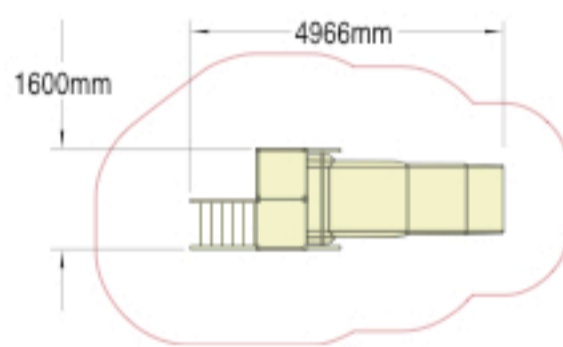

Slides

Age range 2 to 16

Wide Slide

Product code 901-WIDE

Our Wide Slide has been designed for integrated play. Children with special needs can play with able-bodied friends or be helped down by adult carers. The slide is wide enough for a child and helper to slide down together. Play panels from our Tropica Multi-Play range - e.g. Jungle Clock, Cog-Wheels, Sands of Time and Animal Pairs Game can be incorporated at the lower level for added play value.

Wet Pour Safety Surfacing
1.0m FFH: 29m² x 30mm