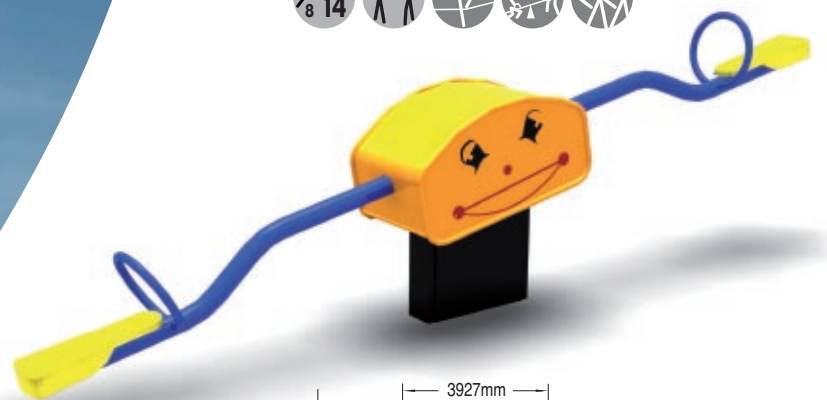

Glow Worm

Product code 6060-048

Glow Worm is our contemporary see-saw for children as young as 3 to begin to learn to balance whilst rocking up and down, often starting with their parent's help.

Wet Pour Safety Surfacing
1.0m FFH: 17m² x 40mm

Wet Pour Safety Surfacing
1.1m FFH: 20m² x 40mm

Non-Bump Mechanism

Both our Non-Bump see-saw and Jolly Gerald incorporate a completely enclosed interconnecting link mechanism that prevents see-saws from coming to a complete stop and the children from being lifted from their seats. These see-saws are also designed never to bump on the ground. This prevents children from being unseated and from trapping fingers and limbs.

See-Saws & Rockers

Age range 3 to 16

Non-Bump See-Saw

Product code 6060-002

This ever-popular timeless see-saw has an in-built non-bump mechanism for added safety.

Wet Pour Safety Surfacing
 1.1m FFH: 21m² X 40mm

Jolly Gerald

Product code 6060-008

The happy smiling face and curved 'arms' make this see-saw, with its non-bump mechanism, a popular choice with both children and specifiers.

Wet Pour Safety Surfacing
 1.1m FFH: 21m² x 40mm