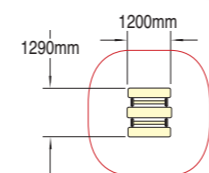

Cockerel Rock 'n' Roll

Product code 6060-066