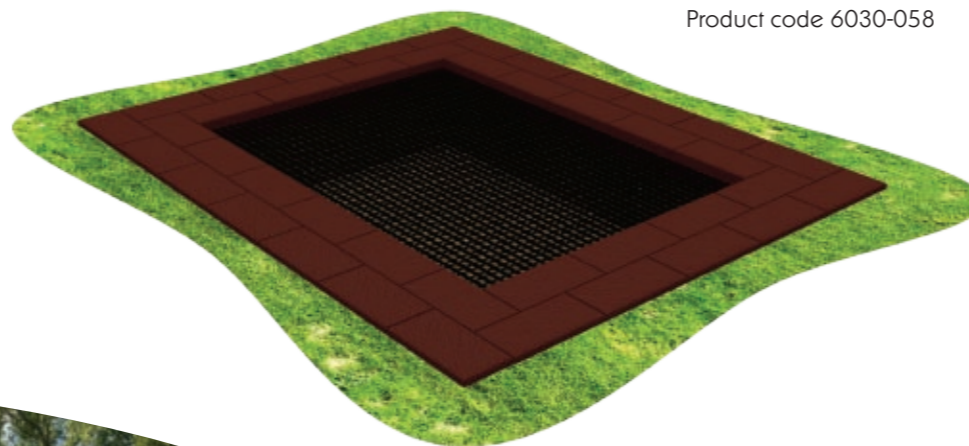

Cockerel Rock 'n' Roll

Product code 6060-066

Wet Pour Safety Surfacing
0.6m FFH: 10m² x 20mm

Cobra

Product code 6060-049

Rocking back-to-back and pushing with the feet. The rocking experience is now more of a challenge and the competitive spirit is the rule of the day!

Wet Pour Safety Surfacing
0.9m FFH: 17m² X 40mm

Sidewinder

Product code 6060-047

Balancing and co-ordination skills have developed to the next stage by the time the youngsters move on to the Sidewinder See-Saw. With this novel snake shape adding a higher degree of difficulty, co-operative play becomes more important.

Wet Pour Safety Surfacing
1.0m FFH: 17m² x 40mm

Flying Saucer

Product code 6060-072
Wet Pour Safety Surfacing
1.0m FFH: 17m² x 40mm

Trampolines

Mini Trampoline

Product code 6030-059

Trampoline 2000

Product code 6030-058

Longboard

Product code 6060-075
Wet Pour Safety Surfacing
0.6m FFH: 9m² x 20mm

Streetboard

Product code 6060-076
Wet Pour Safety Surfacing
0.6m FFH: 7m² x 20mm

Timeless Classics

We can all remember the see-saws and rocking horses in the playgrounds when we were children and they have undoubtedly stood the test of time both in play value and durability. Whilst we are continually developing contemporary rocking experiences, the timeless see-saws and rockers can still be a firm favourite with children and, whilst they are still so popular, we see no reason to disappoint our customers by discontinuing them.