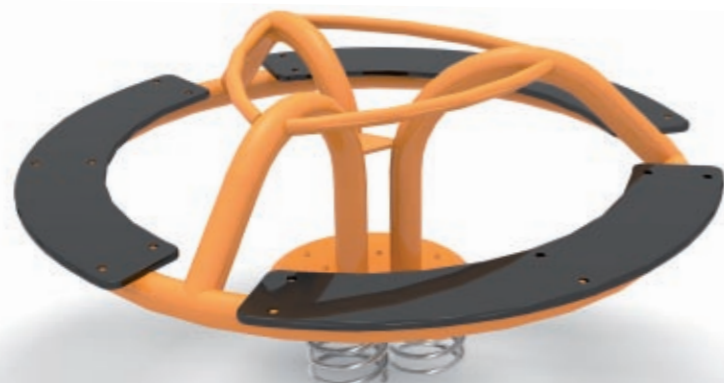

Glow Worm

Product code 6060-048

Glow Worm is our contemporary see-saw for children as young as 3 to begin to learn to balance whilst rocking up and down, often starting with their parent's help.

Wet Pour Safety Surfacing
1.0m FFH: 17m² x 40mm

Wet Pour Safety Surfacing
0.9m FFH: 17m² X 40mm

Sidewinder

Product code 6060-047

Balancing and co-ordination skills have developed to the next stage by the time the youngsters move on to the Sidewinder See-Saw. With this novel snake shape adding a higher degree of difficulty, co-operative play becomes more important.

Wet Pour Safety Surfacing
1.0m FFH: 17m² x 40mm

Flying Saucer

Product code 6060-072
Wet Pour Safety Surfacing
1.0m FFH: 17m² x 40mm

Trampolines

Mini Trampoline

Product code 6030-059

Trampoline 2000

Product code 6030-058

Longboard

Product code 6060-075
Wet Pour Safety Surfacing
0.6m FFH: 9m² x 20mm

Streetboard

Product code 6060-076
Wet Pour Safety Surfacing
0.6m FFH: 7m² x 20mm

Timeless Classics

We can all remember the see-saws and rocking horses in the playgrounds when we were children and they have undoubtedly stood the test of time both in play value and durability. Whilst we are continually developing contemporary rocking experiences, the timeless see-saws and rockers can still be a firm favourite with children and, whilst they are still so popular, we see no reason to disappoint our customers by discontinuing them.