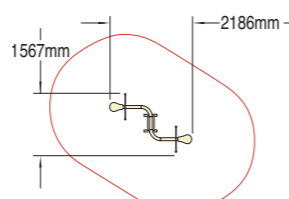

Cockerel Rock 'n' Roll

Product code 6060-066

Wet Pour Safety Surfacing
0.6m FFH: 10m² x 20mm

Cobra

Product code 6060-049

Rocking back-to-back and pushing with the feet. The rocking experience is now more of a challenge and the competitive spirit is the rule of the day!

Wet Pour Safety Surfacing
0.9m FFH: 17m² X 40mm

Sidewinder

Product code 6060-047

Balancing and co-ordination skills have developed to the next stage by the time the youngsters move on to the Sidewinder See-Saw. With this novel snake shape adding a higher degree of difficulty, co-operative play becomes more important.