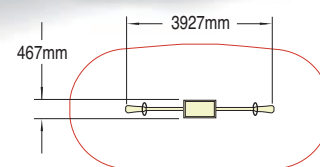

Wet Pour Safety Surfacing
1.1m FFH: 20m² x 40mm

Non-Bump Mechanism

Both our Non-Bump see-saw and Jolly Gerald incorporate a completely enclosed interconnecting link mechanism that prevents see-saws from coming to a complete stop and the children from being lifted from their seats. These see-saws are also designed never to bump on the ground. This prevents children from being unseated and from trapping fingers and limbs.

See-Saws & Rockers

Age range 3 to 16

Non-Bump See-Saw

Product code 6060-002

This ever-popular timeless see-saw has an in-built non-bump mechanism for added safety.

Wet Pour Safety Surfacing
 1.1m FFH: 21m² X 40mm

Jolly Gerald

Product code 6060-008

The happy smiling face and curved 'arms' make this see-saw, with its non-bump mechanism, a popular choice with both children and specifiers.

Wet Pour Safety Surfacing
 1.1m FFH: 21m² x 40mm