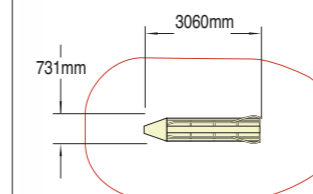

Rocking Rockette

Product code 6060-013
Rocking Rockette's damper mechanism keeps its movement to an exciting but acceptable level. This, and its surround support and safety guarding, encourages inclusive play allowing children of all abilities to play together and support each other.