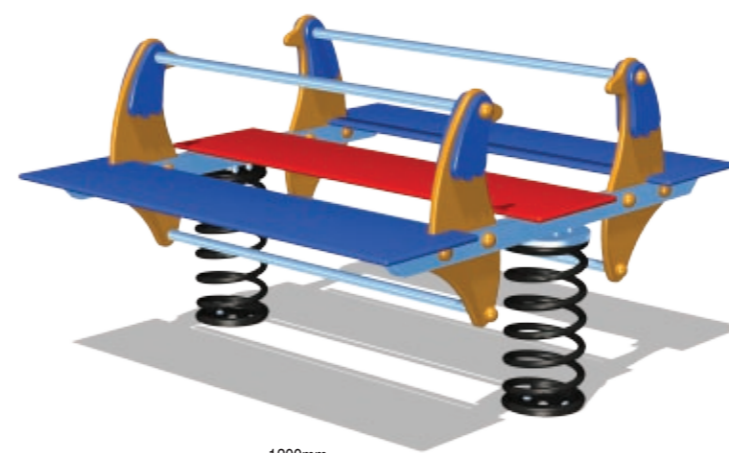

WICKSTEED
playscape classics

See-Saws & Rockers

Age range 3 to 16

Wicksteed *Naturally*

The rocking experience on playground equipment enhances our children's proficiency at balancing and co-ordination, whilst encouraging co-operation and social interaction. Our contemporary designs promote these skills in stages to enable youngsters from 3 years upwards to learn and develop these abilities. We also choose to continue marketing our timeless styles of see-saws and rockers, which are well known and still loved by so many.

Glow Worm

Product code 6060-048

Glow Worm is our contemporary see-saw for children as young as 3 to begin to learn to balance whilst rocking up and down, often starting with their parent's help.

Wet Pour Safety Surfacing
1.0m FFH: 17m² x 40mm

Cockerel Rock 'n' Roll

Product code 6060-066

Wet Pour Safety Surfacing
0.6m FFH: 10m² x 20mm

Cobra

Product code 6060-049

Rocking back-to-back and pushing with the feet. The rocking experience is now more of a challenge and the competitive spirit is the rule of the day!

Wet Pour Safety Surfacing
0.9m FFH: 17m² X 40mm

Sidewinder

Product code 6060-047

Balancing and co-ordination skills have developed to the next stage by the time the youngsters move on to the Sidewinder See-Saw. With this novel snake shape adding a higher degree of difficulty, co-operative play becomes more important.