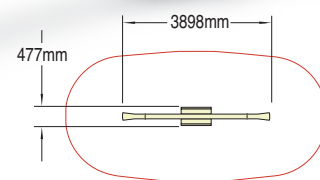

Wet Pour Safety Surfacing
1.1m FFH: 20m² x 40mm

Non-Bump Mechanism

Both our Non-Bump see-saw and Jolly Gerald incorporate a completely enclosed interconnecting link mechanism that prevents see-saws from coming to a complete stop and the children from being lifted from their seats. These see-saws are also designed never to bump on the ground. This prevents children from being unseated and from trapping fingers and limbs.

See-Saws & Rockers

Age range 3 to 16

Non-Bump See-Saw

Product code 6060-002

This ever-popular timeless see-saw has an in-built non-bump mechanism for added safety.

Wet Pour Safety Surfacing
 1.1m FFH: 21m² X 40mm

Jolly Gerald

Product code 6060-008

The happy smiling face and curved 'arms' make this see-saw, with its non-bump mechanism, a popular choice with both children and specifiers.

Wet Pour Safety Surfacing
 1.1m FFH: 21m² x 40mm