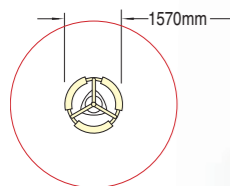

Flying Saucer

Product code 6060-072
Wet Pour Safety Surfacing
1.0m FFH: 17m² x 40mm