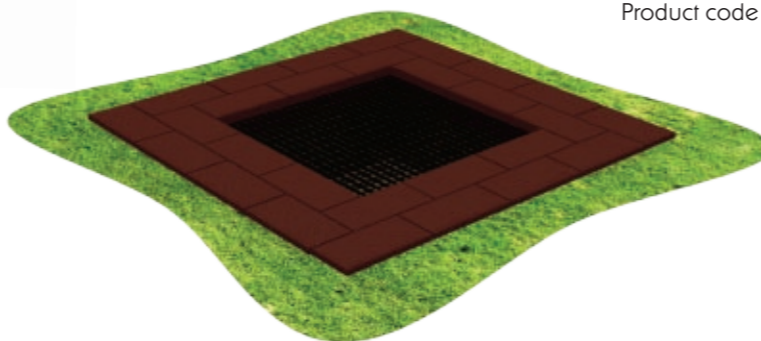

Wet Pour Safety Surfacing
0.9m FFH: 17m² X 40mm

Sidewinder

Product code 6060-047

Balancing and co-ordination skills have developed to the next stage by the time the youngsters move on to the Sidewinder See-Saw. With this novel snake shape adding a higher degree of difficulty, co-operative play becomes more important.

Wet Pour Safety Surfacing
1.0m FFH: 17m² x 40mm

Flying Saucer

Product code 6060-072
Wet Pour Safety Surfacing
1.0m FFH: 17m² x 40mm

Trampolines

Mini Trampoline

Product code 6030-059

Trampoline 2000

Product code 6030-058

Longboard

Product code 6060-075
Wet Pour Safety Surfacing
0.6m FFH: 9m² x 20mm

Streetboard

Product code 6060-076
Wet Pour Safety Surfacing
0.6m FFH: 7m² x 20mm

Timeless Classics

We can all remember the see-saws and rocking horses in the playgrounds when we were children and they have undoubtedly stood the test of time both in play value and durability. Whilst we are continually developing contemporary rocking experiences, the timeless see-saws and rockers can still be a firm favourite with children and, whilst they are still so popular, we see no reason to disappoint our customers by discontinuing them.

See-Saws & Rockers

Age range 3 to 16

Rocking Rockette

Product code 6060-013
Rocking Rockette's damper mechanism keeps its movement to an exciting but acceptable level. This, and its surround support and safety guarding, encourages inclusive play allowing children of all abilities to play together and support each other.