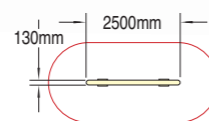

Longboard

Product code 6060-075
Wet Pour Safety Surfacing
0.6m FFH: 9m² x 20mm