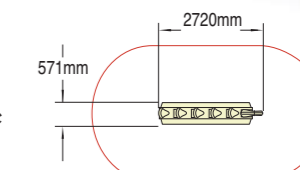

Rocking Horse

Product code 6060-011
Our Rocking Horse is still a perennial favourite and an ideal choice to encourage inclusive play. Children can rock to their hearts' content together - our built-in mechanism will prevent excessive movement without spoiling their fun.

Wet Pour Safety Surfacing
1.1m FFH: 20m² x 40mm