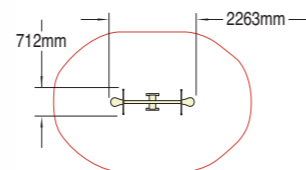

Glow Worm

Product code 6060-048

Glow Worm is our contemporary see-saw for children as young as 3 to begin to learn to balance whilst rocking up and down, often starting with their parent's help.

Wet Pour Safety Surfacing
1.0m FFH: 17m² x 40mm