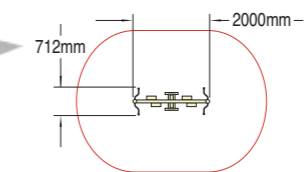

Wet Pour Safety Surfacing
0.9m FFH: 17m² X 40mm

Sidewinder

Product code 6060-047

Balancing and co-ordination skills have developed to the next stage by the time the youngsters move on to the Sidewinder See-Saw. With this novel snake shape adding a higher degree of difficulty, co-operative play becomes more important.