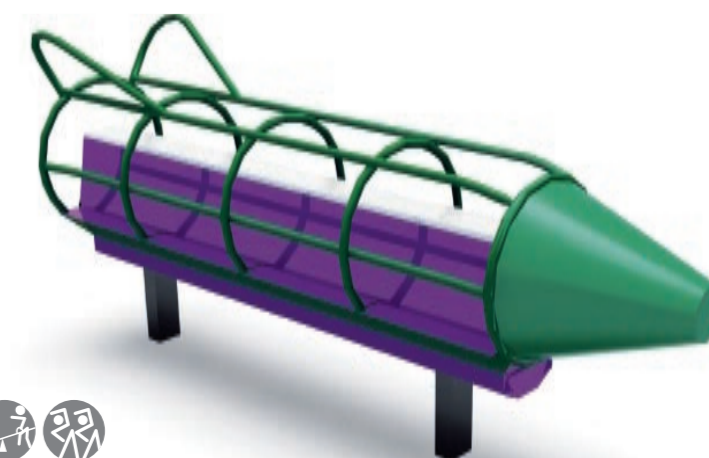

Longboard

Product code 6060-075
Wet Pour Safety Surfacing
0.6m FFH: 9m² x 20mm

Streetboard

Product code 6060-076
Wet Pour Safety Surfacing
0.6m FFH: 7m² x 20mm

Timeless Classics

We can all remember the see-saws and rocking horses in the playgrounds when we were children and they have undoubtedly stood the test of time both in play value and durability. Whilst we are continually developing contemporary rocking experiences, the timeless see-saws and rockers can still be a firm favourite with children and, whilst they are still so popular, we see no reason to disappoint our customers by discontinuing them.

See-Saws & Rockers

Age range 3 to 16

Rocking Rockette

Product code 6060-013
Rocking Rockette's damper mechanism keeps its movement to an exciting but acceptable level. This, and its surround support and safety guarding, encourages inclusive play allowing children of all abilities to play together and support each other.

Wet Pour Safety Surfacing
1.2m FFH: 22m² X 40mm

Rocking Horse

Product code 6060-011
Our Rocking Horse is still a perennial favourite and an ideal choice to encourage inclusive play. Children can rock to their hearts' content together - our built-in mechanism will prevent excessive movement without spoiling their fun.

Wet Pour Safety Surfacing
1.1m FFH: 20m² x 40mm

Non-Bump Mechanism

Both our Non-Bump see-saw and Jolly Gerald incorporate a completely enclosed interconnecting link mechanism that prevents see-saws from coming to a complete stop and the children from being lifted from their seats. These see-saws are also designed never to bump on the ground. This prevents children from being unseated and from trapping fingers and limbs.