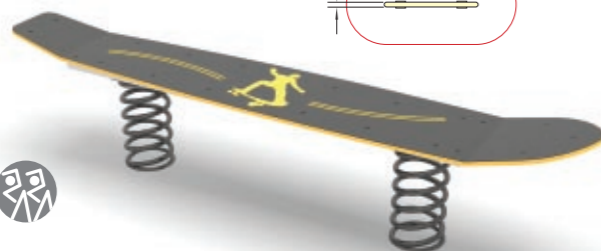

Glow Worm

Product code 6060-048

Glow Worm is our contemporary see-saw for children as young as 3 to begin to learn to balance whilst rocking up and down, often starting with their parent's help.

Wet Pour Safety Surfacing
1.0m FFH: 17m² x 40mm

Wet Pour Safety Surfacing
1.0m FFH: 17m² x 40mm

Flying Saucer

Product code 6060-072
Wet Pour Safety Surfacing
1.0m FFH: 17m² x 40mm

Trampolines

Mini Trampoline

Product code 6030-059

Trampoline 2000

Product code 6030-058

Longboard

Product code 6060-075
Wet Pour Safety Surfacing
0.6m FFH: 9m² x 20mm

Streetboard

Product code 6060-076
Wet Pour Safety Surfacing
0.6m FFH: 7m² x 20mm

Timeless Classics

We can all remember the see-saws and rocking horses in the playgrounds when we were children and they have undoubtedly stood the test of time both in play value and durability. Whilst we are continually developing contemporary rocking experiences, the timeless see-saws and rockers can still be a firm favourite with children and, whilst they are still so popular, we see no reason to disappoint our customers by discontinuing them.

See-Saws & Rockers

Age range 3 to 16

Rocking Rockette

Product code 6060-013
Rocking Rockette's damper mechanism keeps its movement to an exciting but acceptable level. This, and its surround support and safety guarding, encourages inclusive play allowing children of all abilities to play together and support each other.