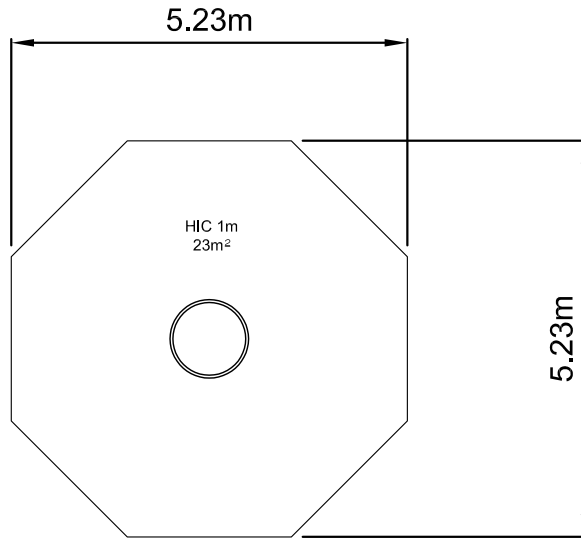

# Dish Roundabout SWD100

Dwn AG Scale 1:100@A4 11.5.06

Good design  
for children  
**SutcliffePlay**

SAFETY SURFACING  
AREA 23m<sup>2</sup>  
PERIMETER 17.5m  
HIC 1m

## PRODUCT SPECIFICS

Age  
Range 3 - 10 years

Play Type Physical, social,  
locomotor, inclusive

DO NOT SCALE FROM THIS DRAWING  
THIS DRAWING MUST NOT BE USED  
FOR INSTALLATION PURPOSES.