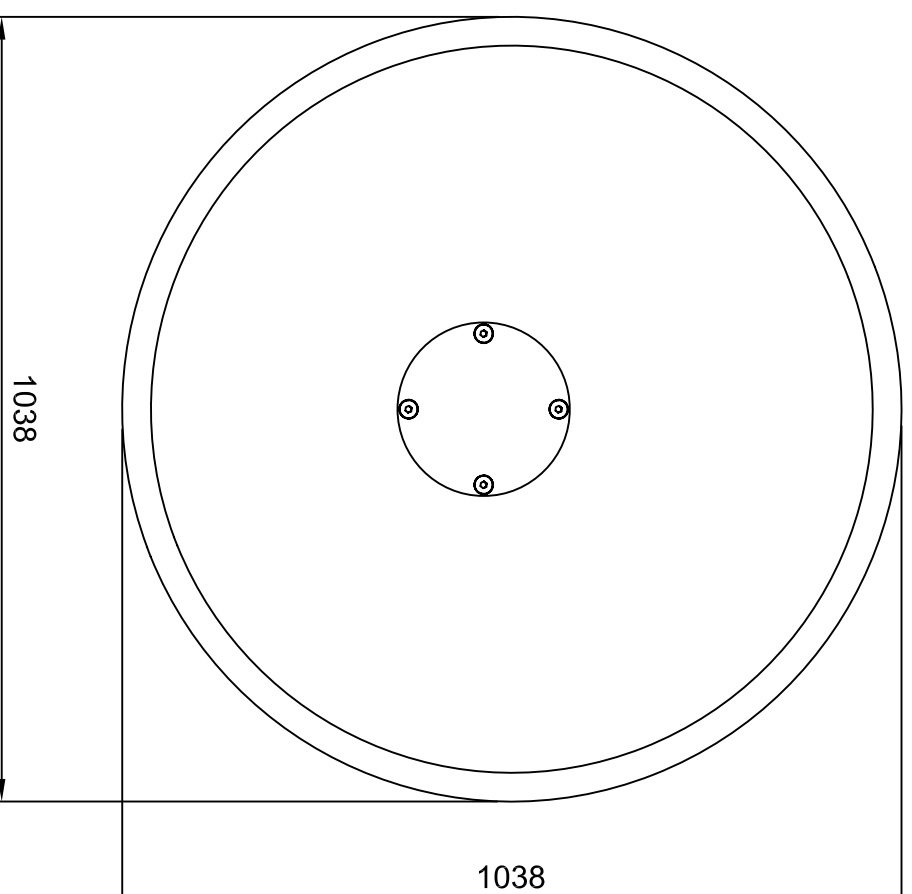

SWD100 Dish Roundabout

Scale 1:10

DO NOT SCALE THIS DRAWING