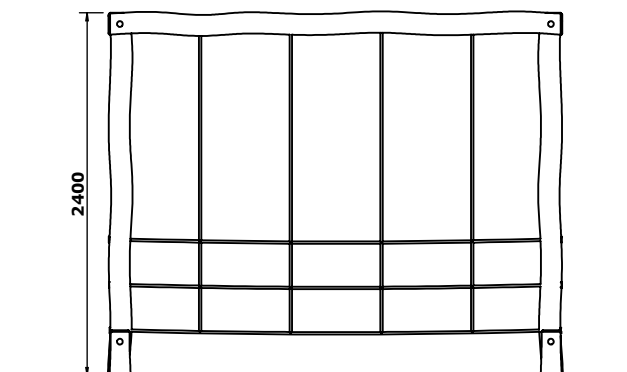

6020R - Robinia Vertical Scramble Net

Trim Trail - Robinia - Vertical Scramble Net

Following on from our successful trim trail range is our new Robinia trim trail.

The Vertical Scramble Net can allow you to climb up and through, whilst you scramble across to make it to the other side. You can take the low route or the high route, the choice is yours.

As well as improving balance and coordination trim trails improve strength and fitness without you even realising it. The range can be used individually or placed together to create challenging courses for all ages and abilities.

6020R - Surfacing Overview

Product Type:	Trim Trail
Product Category:	Robinia Trim Trail
Age Range:	3+
Promotes:	Balance, Co-ordination, Physical
Total Height:	2.4m
Max Fall Height:	900mm
Surfacing Req:	19.4m ²
Weight / Heaviest Parts:	128kg / 34kg
Concrete Required:	0.22m ³
Installation:	1 People
Installation Hours:	4 Hours