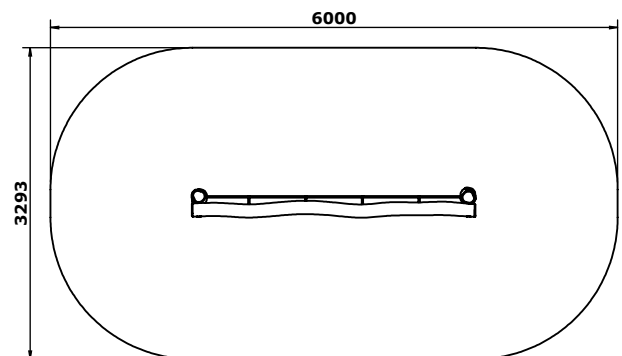

6020R - Robinia Vertical Scramble Net

Trim Trail - Robinia - Vertical Scramble Net

Following on from our successful trim trail range is our new Robinia trim trail.

The Vertical Scramble Net can allow you to climb up and through, whilst you scramble across to make it to the other side. You can take the low route or the high route, the choice is yours.

As well as improving balance and coordination trim trails improve strength and fitness without you even realising it. The range can be used individually or placed together to create challenging courses for all ages and abilities.

6020R - Surfacing Overview

Product Type:	Trim Trail
Product Category:	Robinia Trim Trail
Age Range:	3+
Promotes:	Balance, Co-ordination, Physical
Total Height:	2.4m
Max Fall Height:	900mm
Surfacing Req:	19.4m ²
Weight / Heaviest Parts:	128kg / 34kg
Concrete Required:	0.22m ³
Installation:	1 People
Installation Hours:	4 Hours

6020R - Elevation View