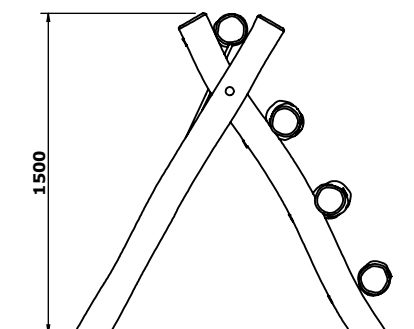

6022R - Robinia Up and Over (Rope and Logs)

Trim Trail - Robinia - Up and Over (Rope and Logs)

Following on from our successful trim trail range is our new Robinia trim trail.

Scaling the Up and Over can be your Everest! You can sit astride the top after conquering it too. There's also the option to crawl underneath the unit and can be used as a makeshift playhouse too!

As well as improving balance and coordination trim trails improve strength and fitness without you even realising it. The range can be used individually or placed together to create challenging courses for all ages and abilities.

6022R - Surfacing Overview

Product Type:	Trim Trail
Product Category:	Robinia Trim Trail
Age Range:	3+
Promotes:	Balance, Co-ordination, Physical
Total Height:	1.5m
Max Fall Height:	1500mm
Surfacing Req:	19.5m ²
Weight / Heaviest Parts:	205kg / 26kg
Concrete Required:	1.53m ³
Installation:	2 People
Installation Hours:	4 Hours