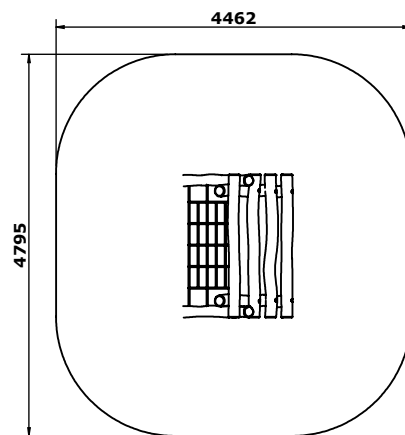

6022R - Robinia Up and Over (Rope and Logs)

Trim Trail - Robinia - Up and Over (Rope and Logs)

Following on from our successful trim trail range is our new Robinia trim trail.

Scaling the Up and Over can be your Everest! You can sit astride the top after conquering it too. There's also the option to crawl underneath the unit and can be used as a makeshift playhouse too!

6022R - Surfacing Overview

Product Type:	Trim Trail
Product Category:	Robinia Trim Trail
Age Range:	3+
Promotes:	Balance, Co-ordination, Physical
Total Height:	1.5m
Max Fall Height:	1500mm
Surfacing Req:	19.5m ²
Weight / Heaviest Parts:	205kg / 26kg
Concrete Required:	1.53m ³
Installation:	2 People
Installation Hours:	4 Hours