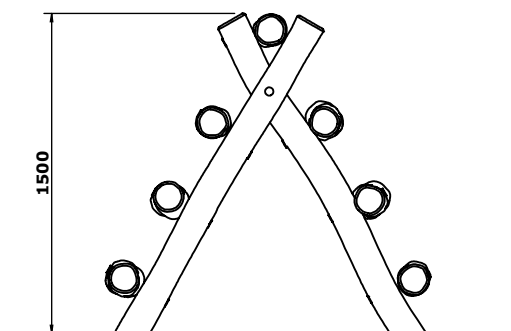

## Trim Trail - Robinia - Up and Over (Logs)

Following on from our successful trim trail range is our new Robinia trim trail.

Scaling the Up and Over can be your Everest! You can sit astride the top after conquering it too. There's also the option to crawl underneath the unit and can be used as a makeshift playhouse too!

As well as improving balance and coordination trim trails improve strength and fitness without you even realising it. The range can be used individually or placed together to create challenging courses for all ages and abilities.

**Product Type:** Trim Trail  
**Product Category:** Robinia Trim Trail

**Age Range:** 3+  
**Promotes:** Balance, Co-ordination, Physical

**Total Height:** 1.5m  
**Max Fall Height:** 1500mm  
**Surfacing Req:** 19.5m<sup>2</sup>

**Weight / Heaviest Parts:** 244kg / 26kg  
**Concrete Required:** 1.53m<sup>3</sup>

**Installation:** 1 People  
**Installation Hours:** 3 Hours

**6021R** - Surfacing Overview

**6021R** - Elevation View