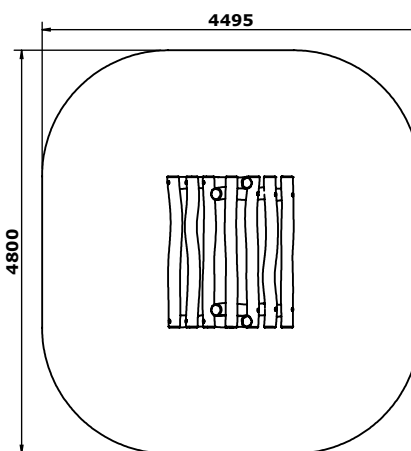

As well as improving balance and coordination trim trails improve strength and fitness without you even realising it. The range can be used individually or placed together to create challenging courses for all ages and abilities.

**Product Type:** Trim Trail  
**Product Category:** Robinia Trim Trail

**Age Range:** 3+  
**Promotes:** Balance, Co-ordination, Physical

**Total Height:** 1.5m  
**Max Fall Height:** 1500mm  
**Surfacing Req:** 19.5m<sup>2</sup>

**Weight / Heaviest Parts:** 244kg / 26kg  
**Concrete Required:** 1.53m<sup>3</sup>

**Installation:** 1 People  
**Installation Hours:** 3 Hours

**6021R** - Surfacing Overview

**6021R** - Elevation View