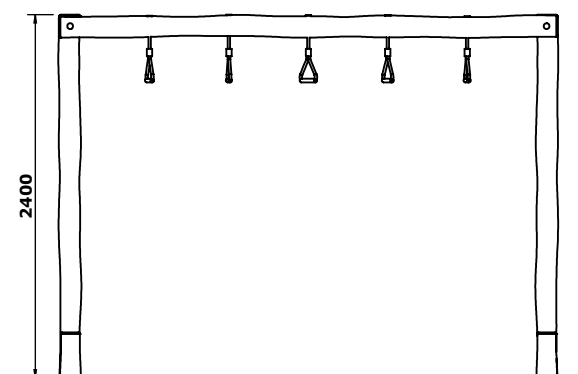

Product Type:	Trim Trail
Product Category:	Robinia Trim Trail
Age Range:	3+
Promotes:	Balance, Co-ordination, Physical
Total Height:	2.4m
Max Fall Height:	2100mm
Surfacing Req:	24.6m²
Weight / Heaviest Parts:	96kg / 31kg
Concrete Required:	0.22m³
Installation:	1 People
Installation Hours:	4 Hours

6028R - Surfacing Overview

6028R - Elevation View