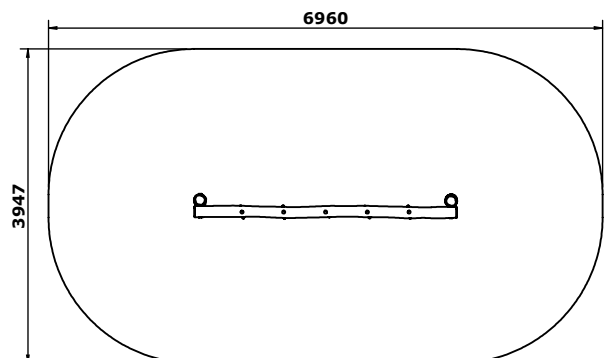

**6028R** - Robinia Trapeze

## Trim Trail - Robinia - Trapeze

Following on from our successful trim trail range is our new Robinia trim trail.

The Trapeze is the next step up from the monkey bars offering a greater challenge due to the rotation of the hand grips. The Trapeze will test upper body and hand strength to the limit.

<b>Product Type:</b>	Trim Trail
<b>Product Category:</b>	Robinia Trim Trail
<b>Age Range:</b>	3+
<b>Promotes:</b>	Balance, Co-ordination, Physical
<b>Total Height:</b>	2.4m
<b>Max Fall Height:</b>	2100mm
<b>Surfacing Req:</b>	24.6m <sup>2</sup>
<b>Weight / Heaviest Parts:</b>	96kg / 31kg
<b>Concrete Required:</b>	0.22m <sup>3</sup>
<b>Installation:</b>	1 People
<b>Installation Hours:</b>	4 Hours