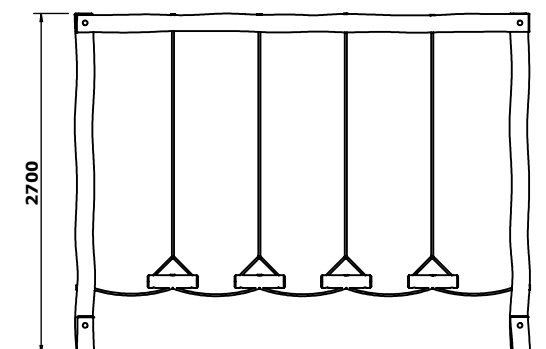

Product Type: Trim Trail
Product Category: Robinia Trim Trail

Age Range: 3+
Promotes: Balance, Co-ordination, Physical

Total Height: 2.7m
Max Fall Height: <600mm
Surfacing Req: 12m²

Weight / Heaviest Parts: 153kg / 37kg
Concrete Required: 0.22m³

Installation: 2 People
Installation Hours: 4 Hours

6015R - Surfacing Overview

6015R - Elevation View