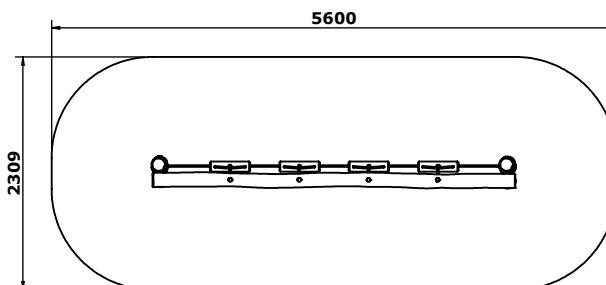

6015R - Robinia Swinging Steps

Trim Trail - Robinia - Swinging Steps

Following on from our successful trim trail range is our new Robinia trim trail.

Take the plunge and swing along the Swinging Steps. Each step can spin you right around making the next step more difficult. The swinging steps can help build balance and dexterity, and is a challenging piece of equipment to cross.

Product Type: Trim Trail
Product Category: Robinia Trim Trail

Age Range: 3+
Promotes: Balance, Co-ordination, Physical

Total Height: 2.7m
Max Fall Height: <600mm
Surfacing Req: 12m²

Weight / Heaviest Parts: 153kg / 37kg
Concrete Required: 0.22m³