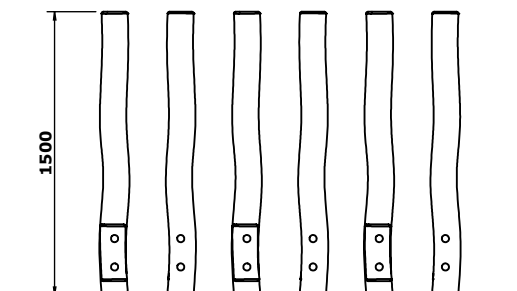

6005R - Robinia Stilts

Trim Trail - Robinia - Stilts

Following on from our successful trim trail range is our new Robinia trim trail.

The Stilts pose a simple challenge; get to the end without touching the ground! Stilts promote cooperative play and teamwork as working together is the easiest way to make it across.

6005R - Surfacing Overview

Product Type:	Trim Trail
Product Category:	Robinia Trim Trail
Age Range:	3+
Promotes:	Balance, Co-ordination, Physical
Total Height:	1.5m
Max Fall Height:	<600mm
Surfacing Req:	10.1m ²
Weight / Heaviest Parts:	142kg / 20.6kg
Concrete Required:	0.44m ³
Installation:	2 People
Installation Hours:	4 Hours