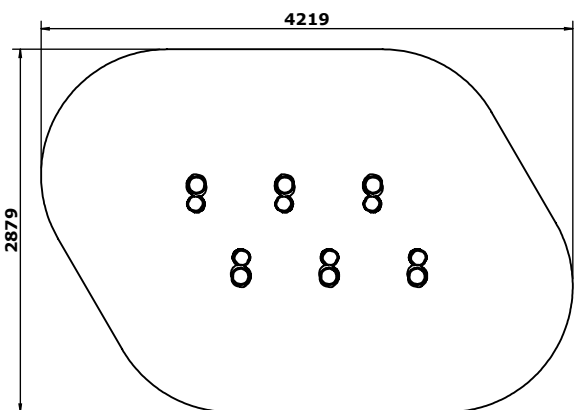

6005R - Robinia Stilts

Trim Trail - Robinia - Stilts

Following on from our successful trim trail range is our new Robinia trim trail.

The Stilts pose a simple challenge; get to the end without touching the ground! Stilts promote cooperative play and teamwork as working together is the easiest way to make it across.

6005R - Surfacing Overview

Product Type:	Trim Trail
Product Category:	Robinia Trim Trail
Age Range:	3+
Promotes:	Balance, Co-ordination, Physical
Total Height:	1.5m
Max Fall Height:	<600mm
Surfacing Req:	10.1m ²
Weight / Heaviest Parts:	142kg / 20.6kg
Concrete Required:	0.44m ³
Installation:	2 People
Installation Hours:	4 Hours