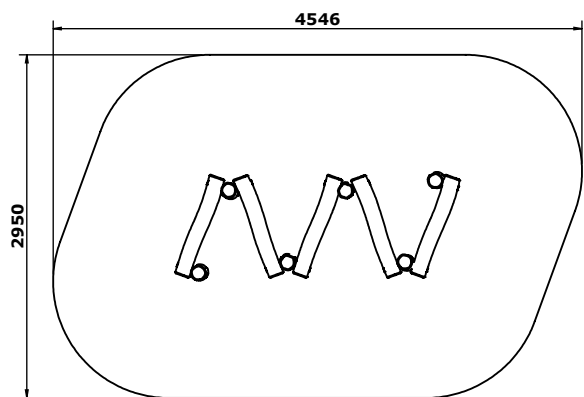

**6003R - Robinia Snaky Steps**

## Trim Trail - Robinia - Snaky Steps

Following on from our successful trim trail range is our new Robinia trim trail.

The Snaky Steps are a great solution for smaller spaces as they offer a long length of balancing beam in a more compact format. The gentle rise and fall of the beams also adds another dimension to the challenge.

**6003R - Surfacing Overview**

<b>Product Type:</b>	Trim Trail
<b>Product Category:</b>	Robinia Trim Trail
<b>Age Range:</b>	3+
<b>Promotes:</b>	Balance, Co-ordination, Physical
<b>Total Height:</b>	0.6m
<b>Max Fall Height:</b>	<600mm
<b>Surfacing Req:</b>	11.8m <sup>2</sup>
<b>Weight / Heaviest Parts:</b>	107kg / 12.4kg
<b>Concrete Required:</b>	0.29m <sup>3</sup>
<b>Installation:</b>	2 People
<b>Installation Hours:</b>	6 Hours

**6003R - Elevation View**