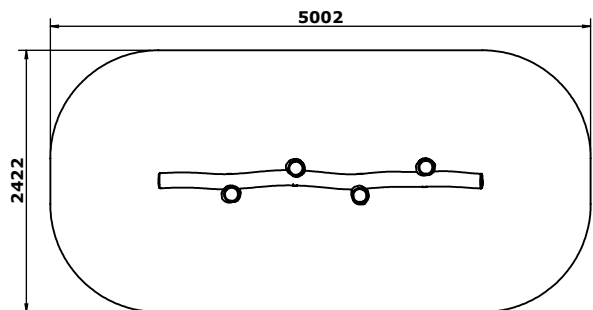

6008R - Robinia Slalom

Trim Trail - Robinia - Slalom

Following on from our successful trim trail range is our new Robinia trim trail.

Weave through the vertical posts whilst keeping your balance along the Slalom. The gentle slope of the balancing beam allows for climbing up at the beginning or jumping down at the end. It is a unique challenge and great for all ages.

Product Type:	Trim Trail
Product Category:	Robinia Trim Trail
Age Range:	3+
Promotes:	Balance, Co-ordination, Physical
Total Height:	1.5m
Max Fall Height:	<600mm
Surfacing Req:	11.3m ²
Weight / Heaviest Parts:	125kg / 31kg
Concrete Required:	0.18m ³
Installation:	1 People
Installation Hours:	4 Hours