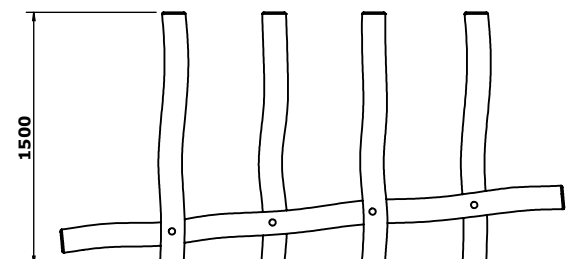

Product Type:	Trim Trail
Product Category:	Robinia Trim Trail
Age Range:	3+
Promotes:	Balance, Co-ordination, Physical
Total Height:	1.5m
Max Fall Height:	<600mm
Surfacing Req:	11.3m²
Weight / Heaviest Parts:	125kg / 31kg
Concrete Required:	0.18m³
Installation:	1 People
Installation Hours:	4 Hours

6008R - Surfacing Overview

6008R - Elevation View