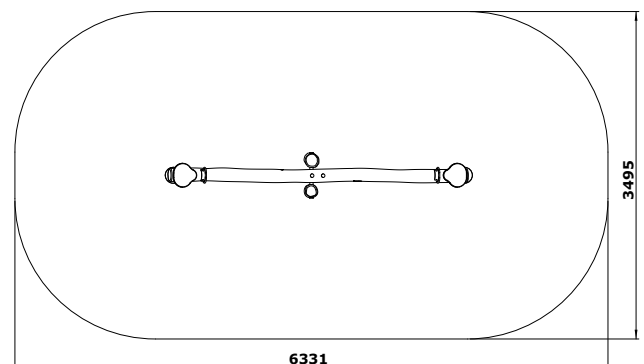

5001R - Robinia Seesaw

Seesaw - Robinia Seesaw

The Robinia Seesaw is a classic piece of playground equipment that allows children to work together to maximise play value. We've taken our standard Seesaw and can now offer it in Robinia timber. Not only does this offer a more natural product, but the unique characteristics of the Robinia timber makes it stand out within your scheme.

5001R - Surfacing Overview

Product Type:	Seesaws And Springers
Product Category:	Robinia Seesaws
Age Range:	3+
Promotes:	Balance, Co-operation, Physical
Total Height:	1.1m
Max Fall Height:	1100mm
Surfacing Req:	20.2m ²
Weight / Heaviest Parts:	84kg / 51kg
Concrete Required:	0.125 m ³
Installation:	1 People
Installation Hours:	2 Hours