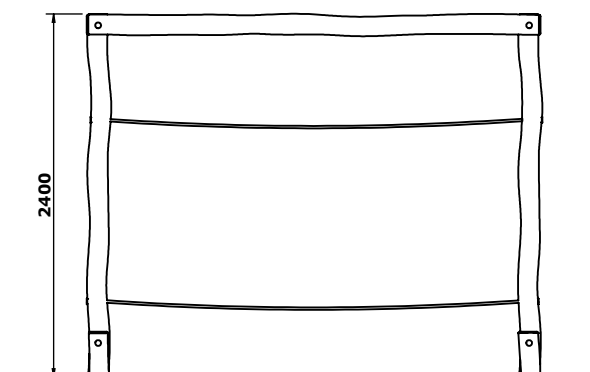

6016R - Robinia Parallel Ropes

Trim Trail - Robinia - Parallel Ropes

Following on from our successful trim trail range is our new Robinia trim trail.

The Parallel Ropes can transport you to scenarios that are challenging and exhilarating. You can be crossing over a stream or a ravine, the choice is yours! Great for building upper body strength, the Parallel Ropes provide a wide range of movement, making crossing the item challenging.

Product Type: Trim Trail
Product Category: Robinia Trim Trail

Age Range: 3+
Promotes: Balance, Co-ordination, Physical

Total Height: 2.4m
Max Fall Height: <600mm
Surfacing Req: 11.2m²

Weight / Heaviest Parts: 118kg / 34kg
Concrete Required: 0.22m³

Installation: 2 People
Installation Hours: 4 Hours

6016R - Surfacing Overview

6016R - Elevation View