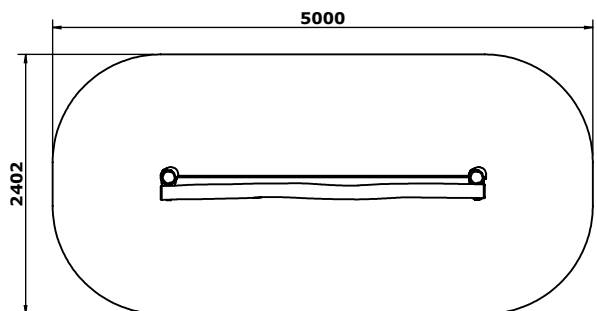

6016R - Robinia Parallel Ropes

Trim Trail - Robinia - Parallel Ropes

Following on from our successful trim trail range is our new Robinia trim trail.

The Parallel Ropes can transport you to scenarios that are challenging and exhilarating. You can be crossing over a stream or a ravine, the choice is yours! Great for building upper body strength, the Parallel Ropes provide a wide range of movement, making crossing the item challenging.

As well as improving balance and coordination trim trails improve strength and fitness without you even realising it. The range can be used individually or placed together to create challenging courses for all ages and abilities.

Product Type: Trim Trail
Product Category: Robinia Trim Trail

Age Range: 3+
Promotes: Balance, Co-ordination, Physical

Total Height: 2.4m
Max Fall Height: <600mm
Surfacing Req: 11.2m²

Weight / Heaviest Parts: 118kg / 34kg
Concrete Required: 0.22m³