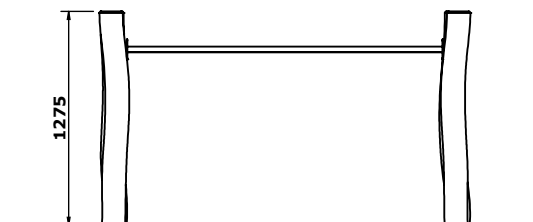

Product Type: Trim Trail
Product Category: Robinia Trim Trail
Age Range: 3+
Promotes: Balance, Co-ordination, Physical

Total Height: 1.28m
Max Fall Height: 1000mm
Surfacing Req: 18.3m²

Weight / Heaviest Parts: 91kg / 20kg
Concrete Required: 0.18m³

Installation: 1 People
Installation Hours: 4 Hours

6023R - Surfacing Overview

6023R - Elevation View