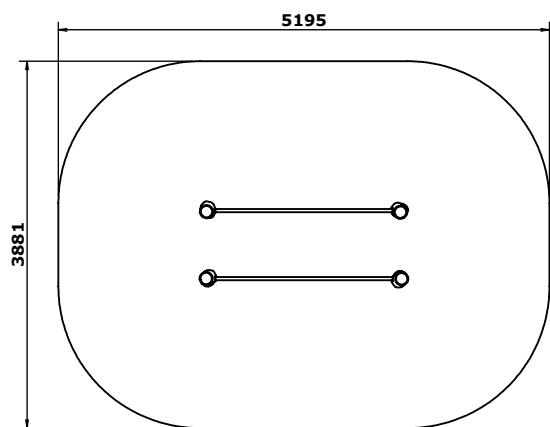

6023R - Surfacing Overview