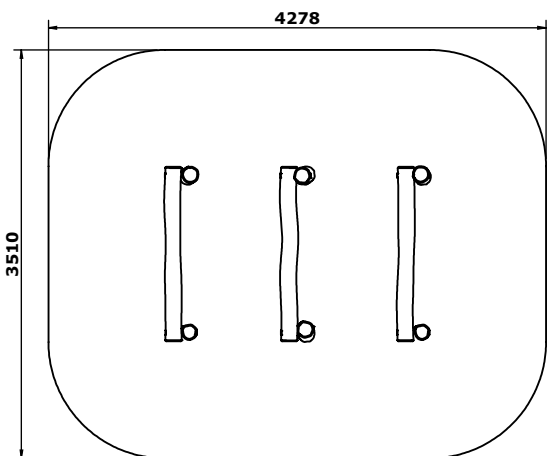

## Trim Trail - Robinia - Hurdles

Following on from our successful trim trail range is our new Robinia trim trail.

You can hop over, jump over or vault over these hurdles. You can also drop and roll under them for a different take on them. The Hurdles can also be provided in different heights for different ages.

<b>Product Type:</b>	Trim Trail
<b>Product Category:</b>	Robinia Trim Trail
<b>Age Range:</b>	3+
<b>Promotes:</b>	Balance, Co-ordination, Physical
<b>Total Height:</b>	0,675m
<b>Max Fall Height:</b>	675mm
<b>Surfacing Req:</b>	14m <sup>2</sup>
<b>Weight / Heaviest Parts:</b>	114kg / 16.5kg
<b>Concrete Required:</b>	0.32m <sup>3</sup>
<b>Installation:</b>	2 People
<b>Installation Hours:</b>	4 Hours