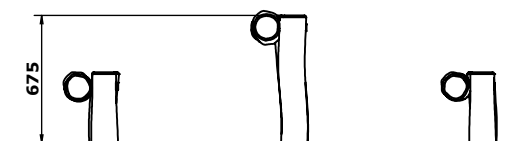

6027R - Elevation View