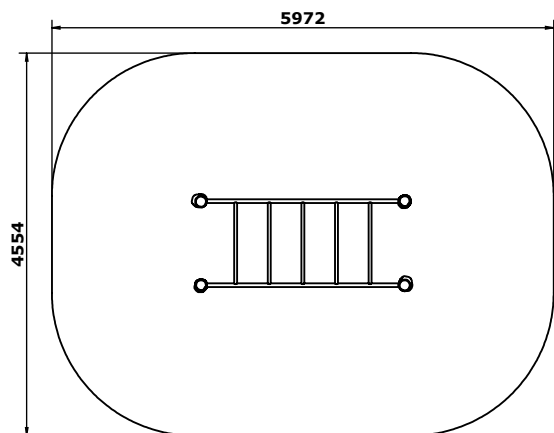

6029R - Robinia Hand Over Hand

Trim Trail - Robinia - Hand Over Hand

Following on from our successful trim trail range is our new Robinia trim trail.

The Hand Over Hand can allow multiple users to cross each other whilst using. They can also hang from the sides for a different challenge. The Hand Over Hand is a great social piece of trim trail.

6029R - Surfacing Overview

Product Type:	Trim Trail
Product Category:	Robinia Trim Trail
Age Range:	3+
Promotes:	Balance, Co-ordination, Physical
Total Height:	1.8m
Max Fall Height:	1700mm
Surfacing Req:	25m ²
Weight / Heaviest Parts:	140kg / 30kg
Concrete Required:	0.22m ³
Installation:	2 People
Installation Hours:	4 Hours