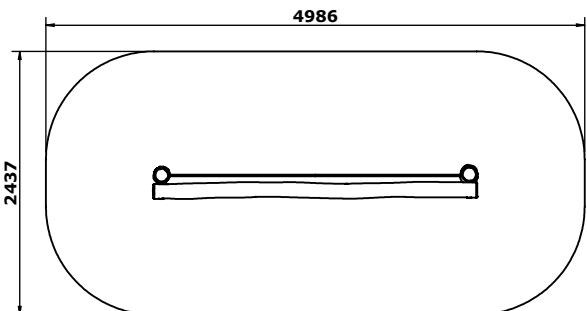

6017R - Robinia Cross Ropes

Trim Trail - Robinia - Cross Ropes

Following on from our successful trim trail range is our new Robinia trim trail.

The Cross Ropes can transport you to scenarios that are challenging and exhilarating. You can be crossing over a stream or a ravine, the choice is yours! Great for building upper body strength, the Cross Ropes provide a wide range of movement, making crossing the item challenging.

6017R - Surfacing Overview

Product Type:	Trim Trail
Product Category:	Robinia Trim Trail
Age Range:	3+
Promotes:	Balance, Co-ordination, Physical
Total Height:	2.4m
Max Fall Height:	<600mm
Surfacing Req:	11.5m ²
Weight / Heaviest Parts:	118kg / 34kg
Concrete Required:	0.22m ³
Installation:	2 People
Installation Hours:	4 Hours