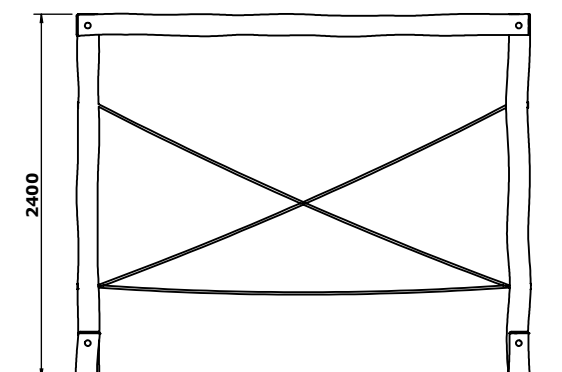

6017R - Robinia Cross Ropes

Trim Trail - Robinia - Cross Ropes

Following on from our successful trim trail range is our new Robinia trim trail.

The Cross Ropes can transport you to scenarios that are challenging and exhilarating. You can be crossing over a stream or a ravine, the choice is yours! Great for building upper body strength, the Cross Ropes provide a wide range of movement, making crossing the item challenging.

As well as improving balance and coordination trim trails improve strength and fitness without you even realising it. The range can be used individually or placed together to create challenging courses for all ages and abilities.

6017R - Surfacing Overview

Product Type:	Trim Trail
Product Category:	Robinia Trim Trail
Age Range:	3+
Promotes:	Balance, Co-ordination, Physical
Total Height:	2.4m
Max Fall Height:	<600mm
Surfacing Req:	11.5m ²
Weight / Heaviest Parts:	118kg / 34kg
Concrete Required:	0.22m ³
Installation:	2 People
Installation Hours:	4 Hours