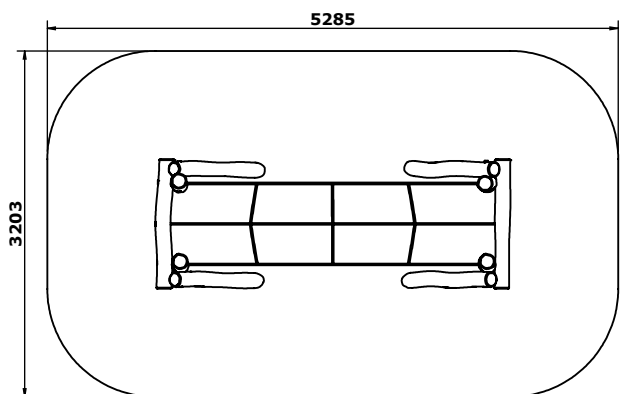

6012R - Robinia Burma V Bridge

Trim Trail - Robinia - Burma Bridge V Rope

Following on from our successful trim trail range is our new Robinia trim trail.

Children will love crossing back and forth across the Burma Bridge. It is great for connecting different parts of the playground or as its own feature.

6012R - Surfacing Overview

Product Type:	Trim Trail
Product Category:	Robinia Trim Trail
Age Range:	3+
Promotes:	Balance, Co-ordination, Physical
Total Height:	1.2m
Max Fall Height:	<600mm
Surfacing Req:	16m ²
Weight / Heaviest Parts:	171kg / 20kg
Concrete Required:	0.43m ³
Installation:	2 People
Installation Hours:	4 Hours