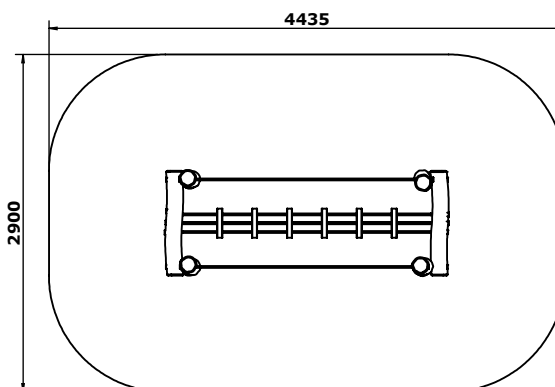

**6009R** - Robinia Burma Bridge

**6009R** - Surfacing Overview

<b>Product Type:</b>	Trim Trail
<b>Product Category:</b>	Robinia Trim Trail
<b>Age Range:</b>	3+
<b>Promotes:</b>	Balance, Co-ordination, Physical
<b>Total Height:</b>	1.2m
<b>Max Fall Height:</b>	<600mm
<b>Surfacing Req:</b>	12m <sup>2</sup>
<b>Weight / Heaviest Parts:</b>	99kg / 19.8kg
<b>Concrete Required:</b>	0.32m <sup>3</sup>
<b>Installation:</b>	2 People
<b>Installation Hours:</b>	4 Hours