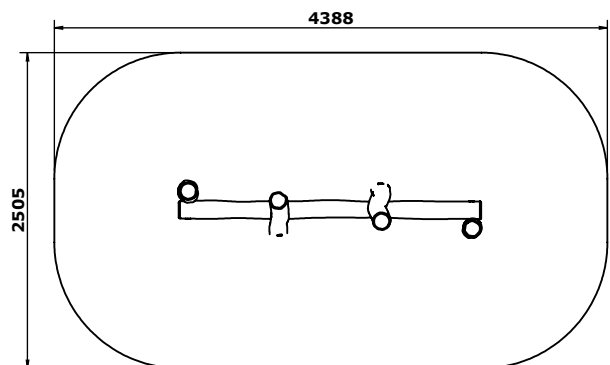

6010R - Robinia Balance Weaver

Trim Trail - Robinia - Balance Weaver

Following on from our successful trim trail range is our new Robinia trim trail.

The Balance Weaver allows children to duck and weave along the beam as they cross. You can weave along the beam, or even go around the posts for an extra challenge.

Product Type:	Trim Trail
Product Category:	Robinia Trim Trail
Age Range:	3+
Promotes:	Balance, Co-ordination, Physical
Total Height:	1.5m
Max Fall Height:	<600mm
Surfacing Req:	10m ²
Weight / Heaviest Parts:	119kg / 26kg
Concrete Required:	0.18m ³
Installation:	1 People
Installation Hours:	2 Hours