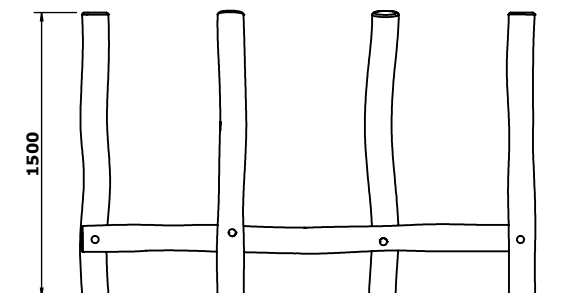

Product Type:	Trim Trail
Product Category:	Robinia Trim Trail
Age Range:	3+
Promotes:	Balance, Co-ordination, Physical
Total Height:	1.5m
Max Fall Height:	<600mm
Surfacing Req:	10m²
Weight / Heaviest Parts:	119kg / 26kg
Concrete Required:	0.18m³
Installation:	1 People
Installation Hours:	2 Hours

6010R - Surfacing Overview

6010R - Elevation View