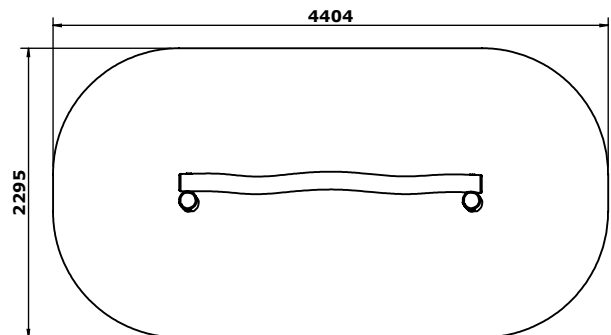

6006R - Robinia Balance Beam

Trim Trail - Robinia - Balance Beam

Following on from our successful trim trail range is our new Robinia trim trail.

The Balance Beam is a playground classic and can be used in a multitude of different ways. These include connecting parts of the playground, being a challenging part of any course and providing seating for both children and adults.

Product Type:	Trim Trail
Product Category:	Robinia Trim Trail
Age Range:	3+
Promotes:	Balance, Co-ordination, Physical

Total Height:	0.35m
Max Fall Height:	<600mm
Surfacing Req:	9.3m ²

Weight / Heaviest Parts:	39kg / 25kg
Concrete Required:	0.05m ³