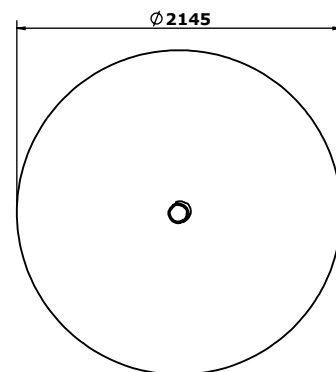

6001R - 150mm Robinia Step Post

Trim Trail - Robinia - 150mm Step Post

Following on from our successful trim trail range is our new Robinia trim trail.

The Step Post is probably the most simple part of any trim trail set up however, that doesn't stop them from being great fun! Step Posts are often placed in a line to form a balancing challenge but they can also be used individually.

Robinia is one of the hardest European woods and offers superior longevity over pine or other softwoods. Pairing Robinia timbers with our high-quality stainless-steel fixtures make for a trim trail that can withstand years of fun!

As well as improving balance and coordination trim trails improve strength and fitness without you even realising it. The range can be used individually or placed together to create challenging courses for all ages and abilities.

6001R - Surfacing Overview

Product Type:	Trim Trail
Product Category:	Robinia Trim Trail
Age Range:	3+
Promotes:	Balance, Co-ordination, Physical
Total Height:	0.3m
Max Fall Height:	<600mm
Surfacing Req:	3.6m²
Weight / Heaviest Parts:	6.2kg / 6.2kg
Concrete Required:	0.03m³
Installation:	1 People
Installation Hours:	1 Hours