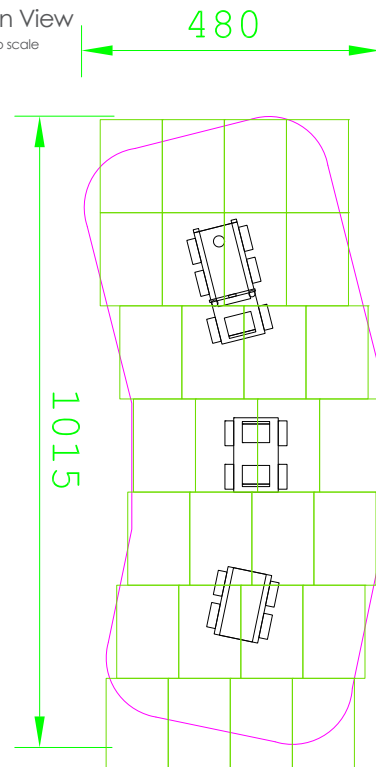

Product Specification Sheet for:  
Rusty the Play Train 90876105RO

Compliant to EN1176

Product Name	Rusty the Play Train
Product Code	90876105RO
Material	BS EN 350-02 Class 1 Robinia Timber
Product Category	FHS Themed Play
Age Range	2 to 10
Product Type	Equipment for Small Children
Fixings	Stainless Steel Fixings & Galvanised Plates
Free Space Area m2	38.5
Free Space Loosefill m2	38.5
FFH	1.0
Area Required (LxW)	8.45 x 4
Grassmat Total (M <sup>2</sup> )	51
Edge Length LM	

Plan View  
Not to scale

**Product Description**

FHS figurative play equipment is hand carved and adaptable to suit site requirements. The Rusty Train allows a large number of children and adults to use as a seating area or to develop role play with peers. This train fits perfectly with a sand surface creating a toddler zone.