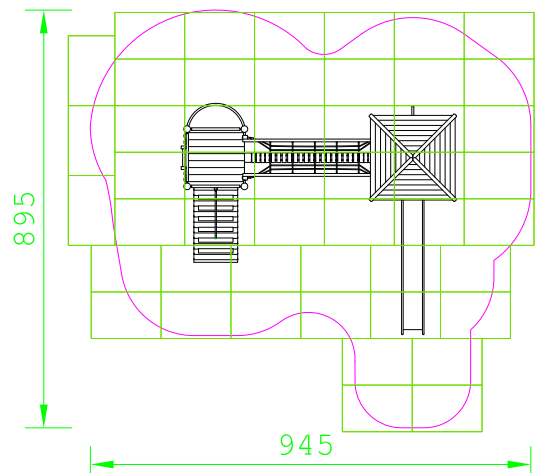

Product Specification Sheet for:
Varioset Damme V01214050R

Compliant to EN1176

Product Name	Varioset Damme
Product Code	V01214050R
Material	BS EN 350-02 Class 1 Robinia Timber
Product Category	FHS Varioset Multiplay
Age Range	5 +
Product Type	Multiplay Unit
Fixings	Stainless Steel Fixings & Galvanised Plates
Free Space Area m2	60
Free Space Loosefill m2	60
FFH	2.25
Area Required (LxW)	9.45 x 8.95
Grassmat Total (M ²)	74
Edge Length LM	32

Plan View
 Not to scale

Product Description

This two platform multiplay unit creates great value for children looking for adventure. The lower level platform is accessible for smaller children with a rope assisted climbing wall, climbing net and ladder. Over the rope bridge is a taller roofed platform with a climbing wall and slide.