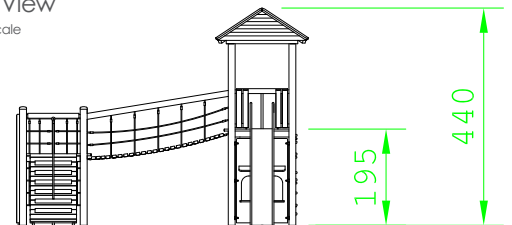

Product Specification Sheet for:
Varioset Damme V01214050R

Compliant to EN1176

Product Name	Varioset Damme
Product Code	V01214050R
Material	BS EN 350-02 Class 1 Robinia Timber
Product Category	FHS Varioset Multiplay
Age Range	5 +
Product Type	Multiplay Unit
Fixings	Stainless Steel Fixings & Galvanised Plates
Free Space Area m2	60
Free Space Loosefill m2	60
FFH	2.25
Area Required (LxW)	9.45 x 8.95
Grassmat Total (M ²)	74
Edge Length LM	32

Plan View
 Not to scale

Product Description

This two platform multiplay unit creates great value for children looking for adventure. The lower level platform is accessible for smaller children with a rope assisted climbing wall, climbing net and ladder. Over the rope bridge is a taller roofed platform with a climbing wall and slide.