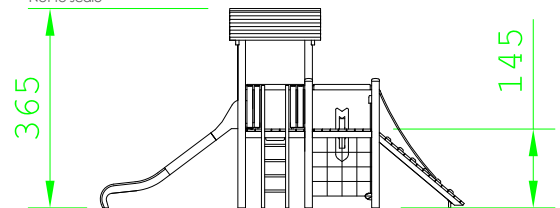

Plan View

Not to scale

www.jupiterplay.co.uk
info@jupiterplay.co.uk

HEAD OFFICE: 0131 445 7989
SOUTHERN OFFICE: 0115 969 9859

Company No. SC200761

© Jupiter Play & Leisure Ltd. 2014.