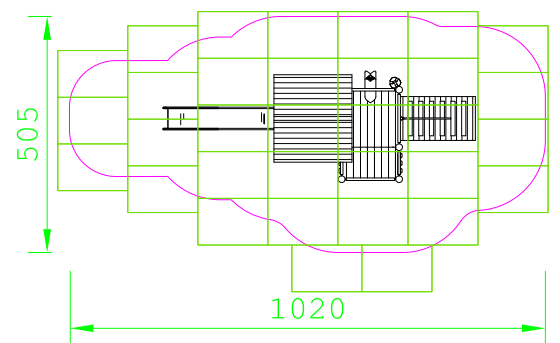

Plan View

Not to scale

www.jupiterplay.co.uk
info@jupiterplay.co.uk

HEAD OFFICE: 0131 445 7989
SOUTHERN OFFICE: 0115 969 9859

Company No. SC200761

© Jupiter Play & Leisure Ltd. 2014.