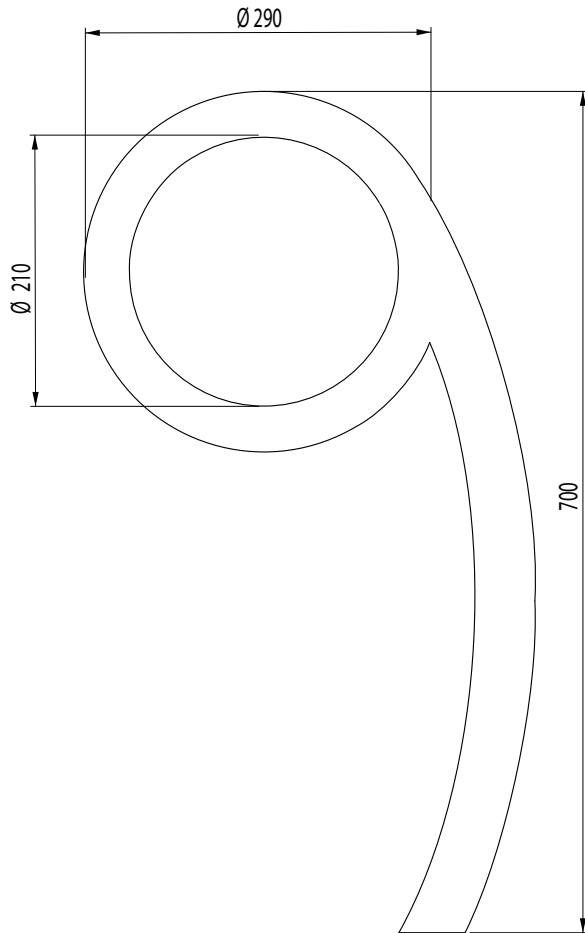

LAB23

MAX DIMENSIONS

Height: 700 mm  
Ø hole: 210 mm  
Width: 290 mm  
Underground  
extension: 250 mm

BIKE RACKS

[www.lab23.it](http://www.lab23.it)  
[info@lab23.it](mailto:info@lab23.it)  
Tel +39 041 54 09 697

## MAX DIMENSIONS

Height: 700 mm  
Ø hole: 210 mm  
Width: 290 mm  
Underground  
extension: 250 mm

## BIKE RACKS

The PEO bike rack consists of a galvanised and polyester powder coated steel tube bar, Ø 43 mm and T. 2 mm. The PEO bike rack is fixed to the ground through an appropriate circular base plate,

Ø 150 mm and Thickness 100/10. The plate has four holes, Ø 10 mm for the appropriate bolts or it can be ground fixed with an extension.