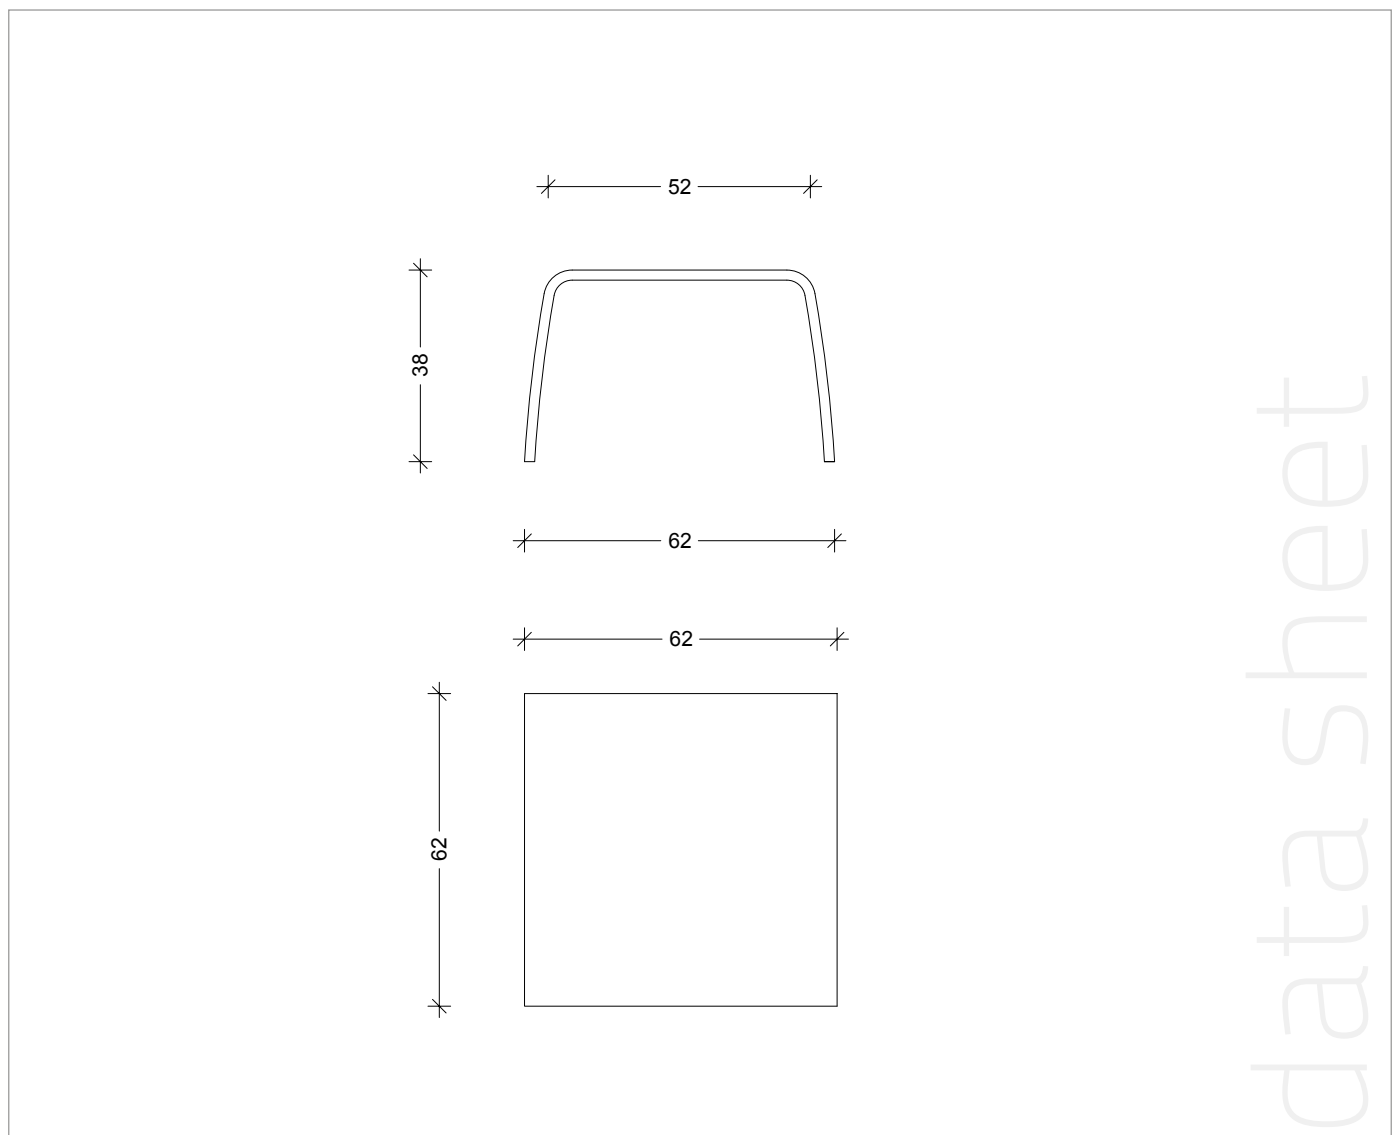

# Tabloo

Design: Rene Holten

Tabloo is a filigree table of high-quality glass fibre concrete in smooth finish. It may be combined with Lounger & Shorty in a particularly striking way.

## Technical data

Length:	0,62 m
Width:	0,62 m
Height:	0,38 m
Seat height:	0,38 m
Weight:	40 kg
Thickness:	20 mm