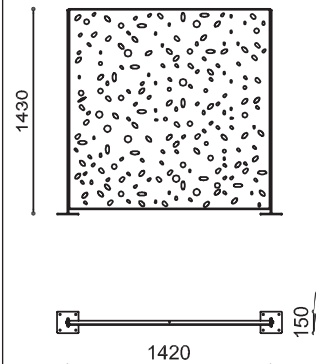

Supplied with plates for fixing with ground bolts or suitable extensions for concrete foundations.

Specification

Materials

Frame - powder coated steel

Dimensions

H: 1430mm
W: 1420mm
D: 150mm

(Technical Drawings for variants available on request)