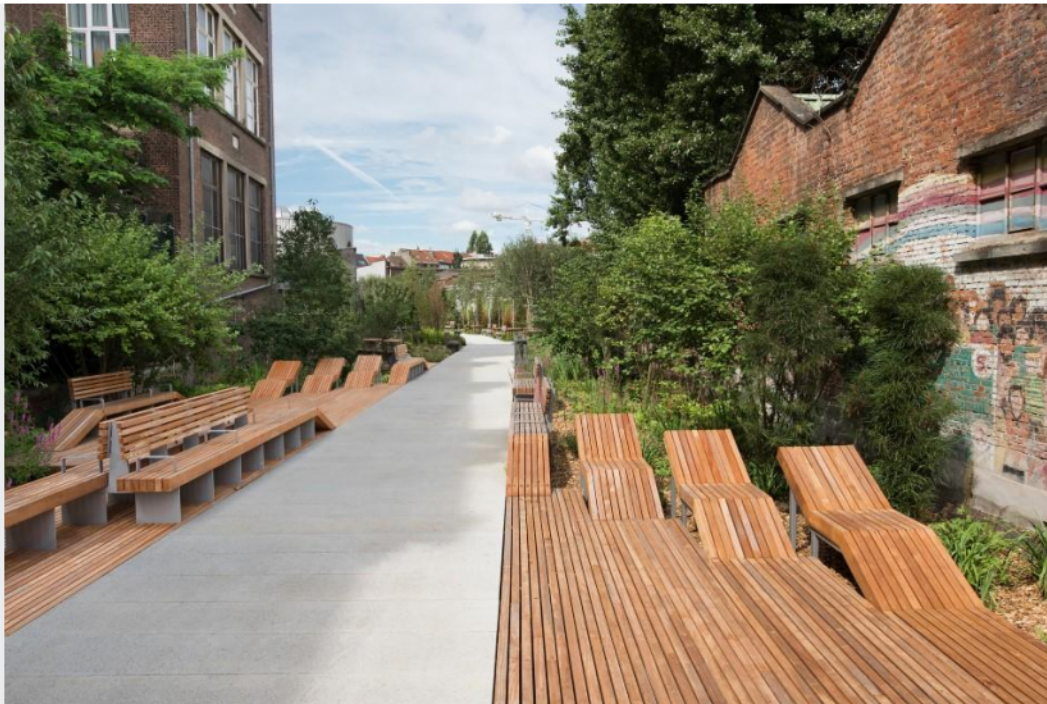

Fasonado large size slabs, planks – Zenne Park, Brussels, BELGIUM

Location: Brussels (BE)

Public Space

Project details

A 1.6 km long path lined with Fasonado large size slabs gives shape to the Zenne Park in Brussels. This linear park is situated in the Masui district and was the only free space where a public space could be created. The park follows the former bed of the river Zenne and has a double input. It connects different neighbourhoods and is a green zone in this urban area. In front of the path through the park, which is usually no wider than 15 m, Fasonado large size slabs of Urbastyle have...

Related products

> Fasonado Large Size Casted Slabs

URBASTYLE
CONCRETE STREET FURNITURE