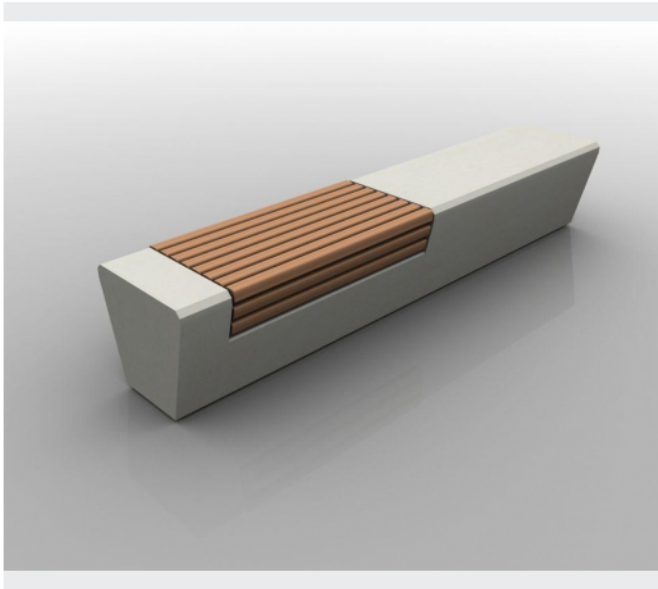

# Bench Woodline Straight

**URBASTYLE**  
CONCRETE STREET FURNITURE

## Anchoring

- ✓ 2x M12

## Measurements

- ✓ 250x50x45 cm - 1.128 kg
- ✓ 70x50x45 cm - 308 kg

Bench Woodline Straight, Outdoor bench with possible wooden seatings Beautiful precast benche line with wooden seating and accessoeires like backrest, handles, skate stopper. Combine the different options: - Single wooden seat - Double wooden seat - Backrest or not - Armrests - Skate stoppers