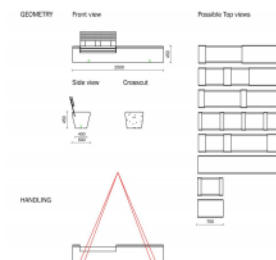

Handling

Accessibility