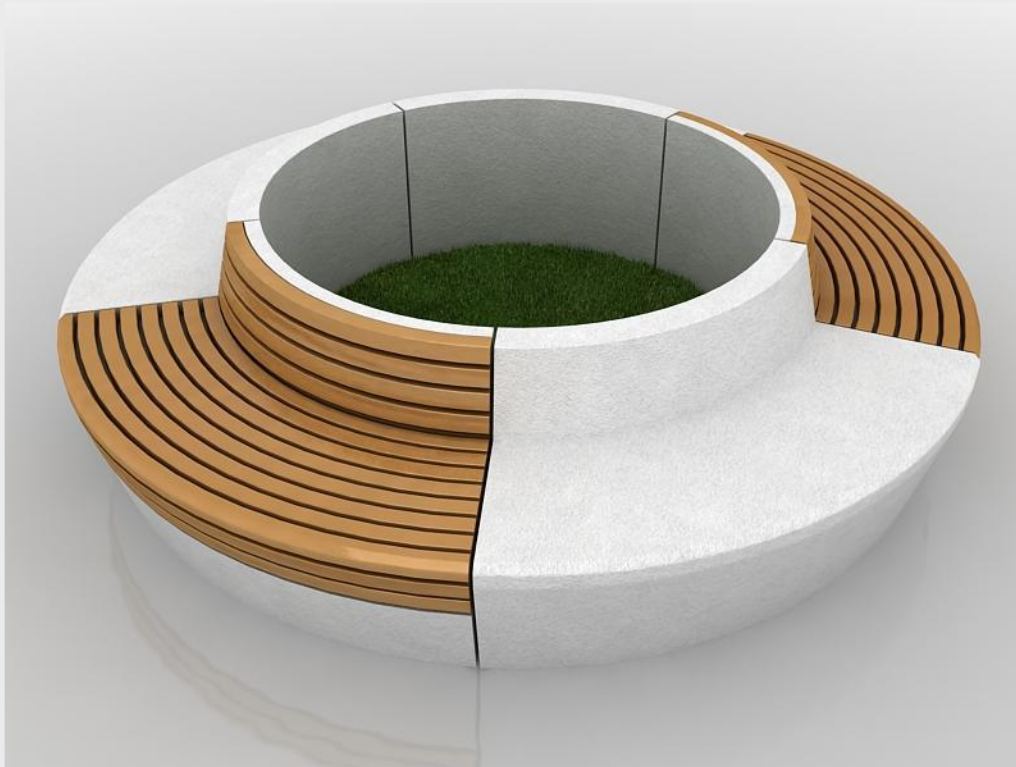

Bench Woodline Round

URBASTYLE
CONCRETE STREET FURNITURE

Anchoring

- ✓ Free standing

Measurements

- ✓ □ 300 cm - 45/82 cm - in 5 parts - 5040 kg/set

Bench Woodline Round, Round bench with possible wooden seating
The Woodline round bench consists of different segments and has an outer diameter of 300 cm. Each segment can be fitted with a wooden seat with backrest or not. Centrally place a beautiful tree and enjoy this beautiful resting place.