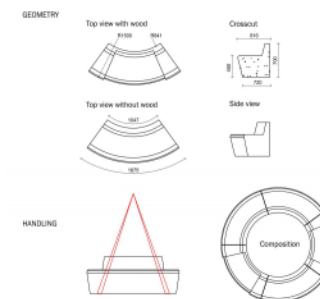

Bench Woodline Round

URBASTYLE
CONCRETE STREET FURNITURE

Anchoring

- ✓ Free standing

Measurements

- ✓ □ 300 cm - 45/82 cm - in 5 parts - 5040 kg/set

Bench Woodline Round, Round bench with possible wooden seating
The Woodline round bench consists of different segments and has an outer diameter of 300 cm. Each segment can be fitted with a wooden seat with backrest or not. Centrally place a beautiful tree and enjoy this beautiful resting place.

Colours and Finishings

- ✓ FERRO
- ✓ FINO
- ✓ FINERRO

Handling

Accessibility