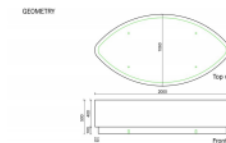

Handling

Accessibility