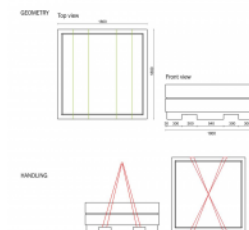

Planter Ligna

URBASTYLE
CONCRETE STREET FURNITURE

Anchoring

- ✓ Free standing

Measurements

- ✓ 180/180/70 cm - 1.850 kg

Planter Ligna with reservations for forklift truck This planter measures 180/180/70 cm and is equipped with 2 recesses so that it can easily be moved with a forklift truck or with lifting straps. Perfect for use as a traffic retarder in busy streets or as a temporary closure of certain public areas. The planter in architectural concrete can optionally be provided with a...

Colours and Finishings

- ✓ FERRO
- ✓ FINO
- ✓ FINERRO
- ✓ VISIA

Handling

Accessibility