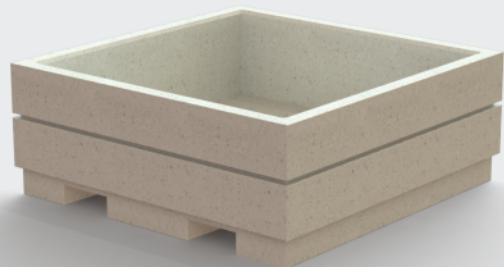

Planter Ligna

URBASTYLE
CONCRETE STREET FURNITURE

Anchoring

- ✓ Free standing

Measurements

- ✓ 180/180/70 cm - 1.850 kg

Planter Ligna with reservations for forklift truck This planter measures 180/180/70 cm and is equipped with 2 recesses so that it can easily be moved with a forklift truck or with lifting straps. Perfect for use as a traffic retarder in busy streets or as a temporary closure of certain public areas. The planter in architectural concrete can optionally be provided with a...