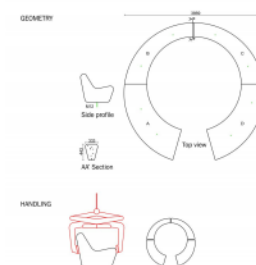

Handling

Accessibility