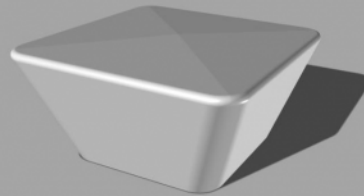

Bench Charlie by MSA

by MSA

MSA

URBASTYLE
CONCRETE STREET FURNITURE

Anchoring

- ✓ Free standing

Measurements

- ✓ 90x90x45 cm - 606 kg

A square bench named Charlie Charlie is a specially well designed bench. Its design invites to make a break. Its smooth edges are welcoming and reassuring. The free space under the seating area enables to stand-up easily. Its sloped surface designs 4 comfortable places and enables water to run away allowing the surface to dry faster and to stay clean of dust and garbage....