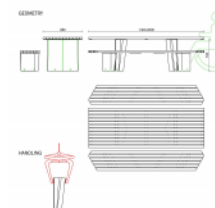

Handling

Accessibility