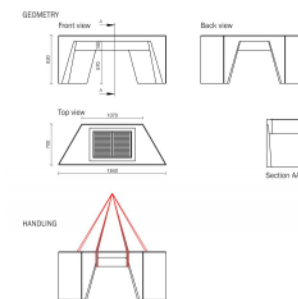

Handling

Accessibility