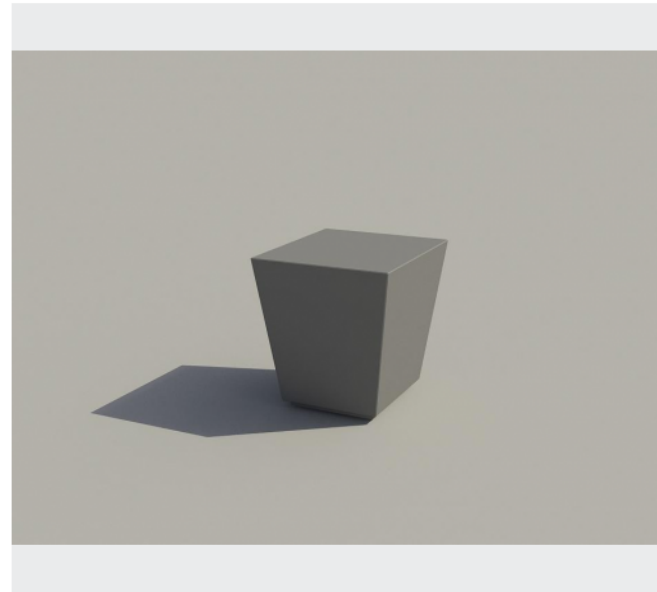

# Bollard Paperboat

by CrousCalogero

URBASTYLE  
CONCRETE STREET FURNITURE

## Anchoring

- ✓ 1x M12

## Measurements

- ✓ long diagonal 65 cm/ small diagonal 55/ height 50 cm - 155 kg

Bollard Paperboat Part of the Paperboat collection, this is the Paperboat outdoor bollard. Combine it with the Paperboat bench and Paperboat litter bin. Ideal in coastal areas, riverbanks, squares, schools, parks, museums...