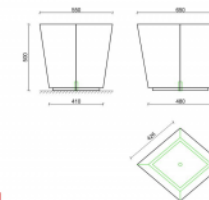

## Measurements

- ✓ long diagonal 65 cm/ small diagonal 55/ height 50 cm - 155 kg

Bollard Paperboat Part of the Paperboat collection, this is the Paperboat outdoor bollard. Combine it with the Paperboat bench and Paperboat litter bin. Ideal in coastal areas, riverbanks, squares, schools, parks, museums...

## Handling

GEOMETRY

HANDLING