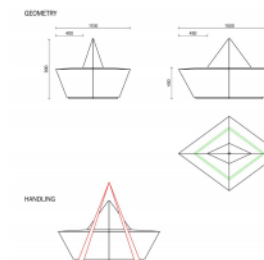

Handling

Accessibility