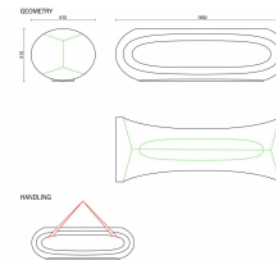

Handling

Accessibility