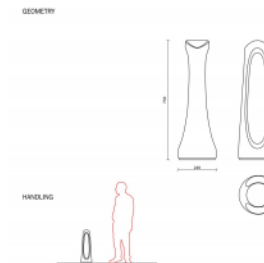

Handling

Accessibility