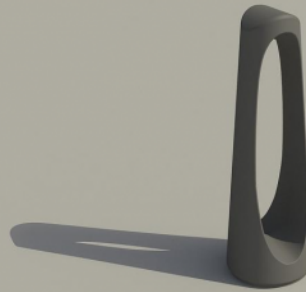

# Bollard Roma High

by KSA DESIGN & S. Grønlund

URBASTYLE  
CONCRETE STREET FURNITURE

## Anchoring

✓ 1x M12

## Measurements

✓ Ø: 25xh76 cm - 22 kg

The 76cm high bollard in the Roma-range The Roma Design Bollard is 76 cm high. It is part of the Roma-range that consists of this high bollard, a low bollard and a design bench. All in architectural concrete and designed by KSA Design and S. Grønlund. This beautiful and elegant concrete bollard will enlight your city. It combines beautiful design and function. You...