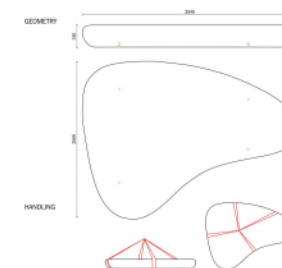

Bench Galet V

by L'Escaut Architectures

URBASTYLE
CONCRETE STREET FURNITURE

Anchoring

- ✓ Free standing

Measurements

- ✓ 355x257x35 cm - 5400 kg

The stony Bench Galet V, size 355x257x35 cm The Bench Galet is a set of design benches in different shapes and sizes. They have two characteristics in common, they all have the shape of a stone and they were designed by L'Escaut Architectures. Make your choice: Bench Galet I - 130x130x130x35 cm Bench Galet II - 199x158x50 cm Bench Galet III - 234x126x43 cm Bench Galet IV - ...

Colours and Finishings

- ✓ FERRO
- ✓ FINO
- ✓ FINERRO

Handling

Accessibility