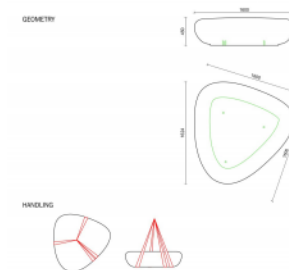

Handling

Accessibility