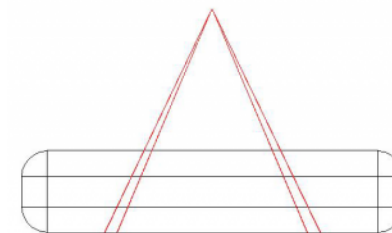

Bench Artculus Rectangular

URBASTYLE
CONCRETE STREET FURNITURE

Anchoring

- ✓ Free standing

Measurements

- ✓ without backrest 200 x 69 x 43cm - 1325kg
- ✓ with backrest 200 x 69 x 73cm - 1455kg

The Artculus Rectangular bench, with rounded cutouts can also be installed with backrest. The architectural concrete bench artculus rectangular is part of a set of benches and seats. You also have the bench artculus oval and the seats artculus square and artculus oval. The difference between the bench artculus rectangular and oval are the extremities. There where the...

Colours and Finishings

- ✓ FERRO
- ✓ FINO
- ✓ FINERRO

Handling

Accessibility