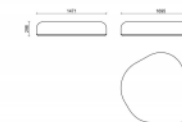

Handling

GEOMETRY

HANDLING

Accessibility