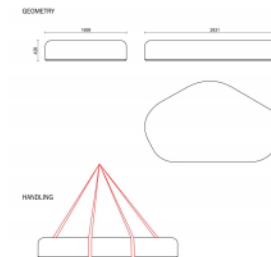

Handling

Accessibility