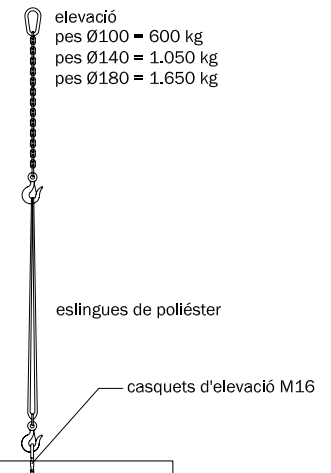

GEOMETRIA

Alçat

Planta

Secció

COL·LOCACIÓ

Detall casquet
Tap d' acer inox

Sistema de Fixació
Recolzat

Sol

Sol consists of a cylinder form with an optimum height for sitting on it. It's available in various diameters and can also be used as a large bollard.

An eyed threaded steel bar can be inserted into the top for instalation and exact placement.

model patentat ©

MATERIAL: Reinforced concrete
COLOUR: White, grey
TEXTURE: Stripped, smooth, polished-stripped combination
FINISH: Anti-graffiti
WEIGHT: Ø100: 600Kg
 Ø140: 1050Kg
 Ø180: 1650Kg
INSTALLATION: Base supported
DESIGN: MATA design team