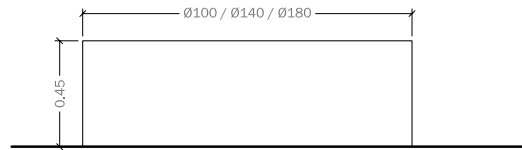

GEOMETRIA

Alçat

Planta

Secció

COL·LOCACIÓ

Detall casquet
Tap d' acer inox

Sistema de Fixació
Recolzat

Sol

Sol consists of a cylinder form with an optimum height for sitting on it. It's available in various diameters and can also be used as a large bollard.

An eyed threaded steel bar can be inserted into the top for instalation and exact placement.

model patentat ©

MATERIAL: Reinforced concrete
COLOUR: White, grey
TEXTURE: Stripped, smooth, polished-stripped combination
FINISH: Anti-graffiti
WEIGHT: Ø100: 600Kg
 Ø140: 1050Kg
 Ø180: 1650Kg
INSTALLATION: Base supported
DESIGN: MATA design team