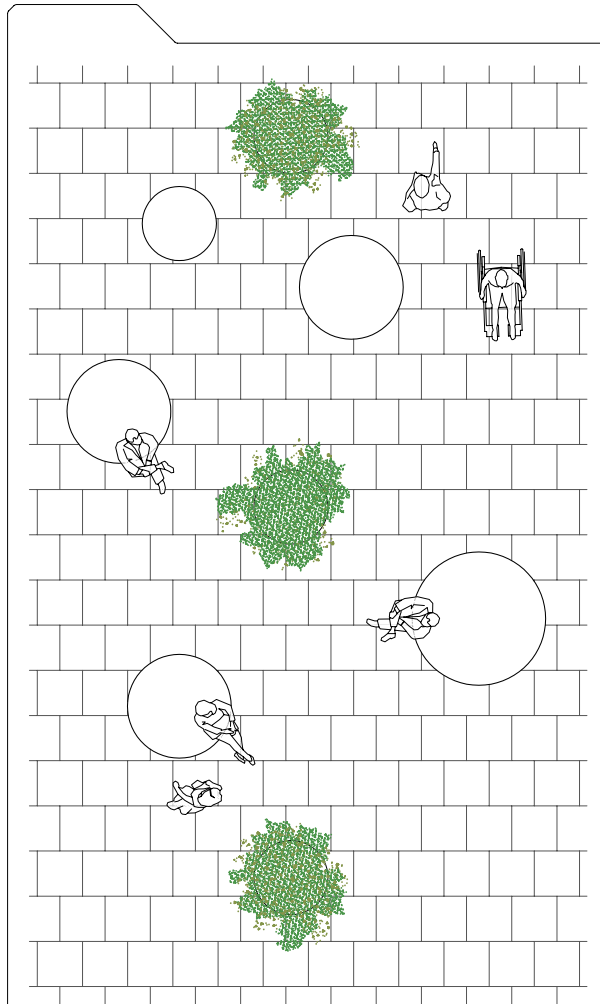

GEOMETRIA

Alçat

Planta

Secció

COL·LOCACIÓ

Detall casquet
Tap d' acer inox

Sistema de Fixació
Recolzat

Sol

Sol consists of a cylinder form with an optimum height for sitting on it. It's available in various diameters and can also be used as a large bollard.

An eyed threaded steel bar can be inserted into the top for instalation and exact placement.

model patentat ©

MATERIAL: Reinforced concrete
COLOUR: White, grey
TEXTURE: Stripped, smooth, polished-stripped combination
FINISH: Anti-graffiti
WEIGHT: Ø100: 600Kg
 Ø140: 1050Kg
 Ø180: 1650Kg
INSTALLATION: Base supported
DESIGN: MATA design team