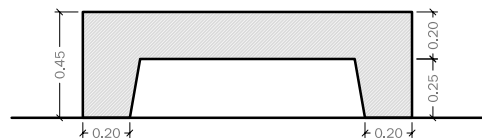

GEOMETRIA

Alçat

Planta

Secció

COL·LOCACIÓ

Detall casquet
Tap d' acer inox

Sistema de Fixació
Recolzat

Sol

Sol consists of a cylinder form with an optimum height for sitting on it. It's available in various diameters and can also be used as a large bollard.

An eyed threaded steel bar can be inserted into the top for instalation and exact placement.

model patentat ©

MATERIAL: Reinforced concrete
COLOUR: White, grey
TEXTURE: Stripped, smooth, polished-stripped combination
FINISH: Anti-graffiti
WEIGHT: Ø100: 600Kg
 Ø140: 1050Kg
 Ø180: 1650Kg
INSTALLATION: Base supported
DESIGN: MATA design team